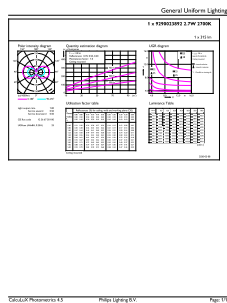

Photometric data

Light Distribution Diagram - CorePro LEDcapsuleLV 2.7-28W G4 827