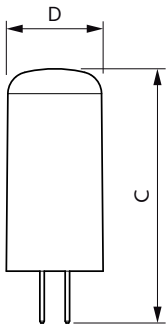

## Dimensional drawing

Product	D	C
CorePro LEDcapsuleLV 2.7-28W G4 827	15 mm	40 mm