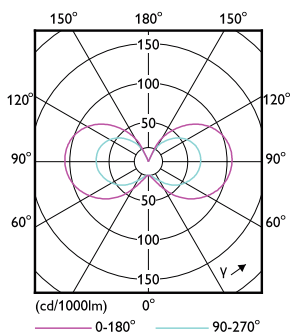

Photometric data

Light Distribution Diagram - CorePro LEDcapsuleLV 2.7-28W G4 827