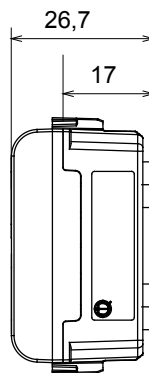

## GW12736

CHORUSMART - Domestic range

Wide range of control devices, sockets for power supply (conforming to national and international standards) signal pick-up, climate control, comfort management, technical alarm signalling and emergency lighting management. The ChoruSmart modular devices are available in five colours, glossy white, satin white, natural beige, satin black and lacquered titanium and in various sizes from 1/2, 1, 2 and 3 modules. Thanks to the mounting supports for rectangular, square and round boxes, endless combinations can be created with the ChoruSmart range of plates.

Category	Indicator lamp	Symbol	DND+MUR
Colour	Satin black	Diffuser colour	Opal diffuser
Standard	EN 62094-1	Thermo-pressure with ball	125 °C
Glow Wire Test	850 °C	No. modules	1
Electrocod	0781		

### DIMENSIONAL