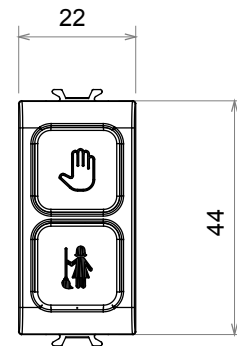

## GW12736

CHORUSMART - Domestic range

Wide range of control devices, sockets for power supply (conforming to national and international standards) signal pick-up, climate control, comfort management, technical alarm signalling and emergency lighting management. The ChoruSmart modular devices are available in five colours, glossy white, satin white, natural beige, satin black and lacquered titanium and in various sizes from 1/2, 1, 2 and 3 modules. Thanks to the mounting supports for rectangular, square and round boxes, endless combinations can be created with the ChoruSmart range of plates.

### DIMENSIONAL