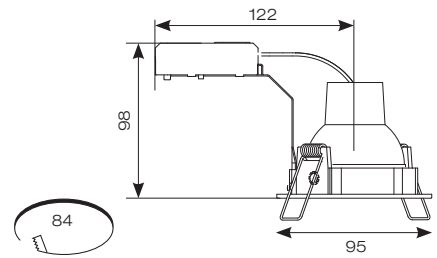

Twistlock GU10 / 35W IP44 Outdoor Die-Cast Gimbal

- IP44 rated for exterior applications including soffits (product supplied less lamp)
- DuPont paint finish with 20 year guarantee
- Generous size of terminal housing and 2x1.5mm² + CPC loop-in, loop-out push fit terminals provide an easy and efficient installation
- Option to add Bluetooth and WiFi enabled smart WIZ GU10 lamp
 - AOCTOW/GU10LED/TW
 - AOCTOW/GU10LED/RGBTW
- **Suitable for GU10 LED only**

White

OCTO
Compatible

Connected by
WIZ

Silver Grey

Black

CODE	DESCRIPTION	MAX WATTAGE	CLASS	IP	TRADE
ATLVOG/IP44/W	GU10* - White				£19.80
ATLVOG/IP44/B	GU10* - Black	35W	1	IP44	£19.80
ATLVOG/IP44/SG	GU10* - Silver Grey				£19.80
	* GU10 LED Only				