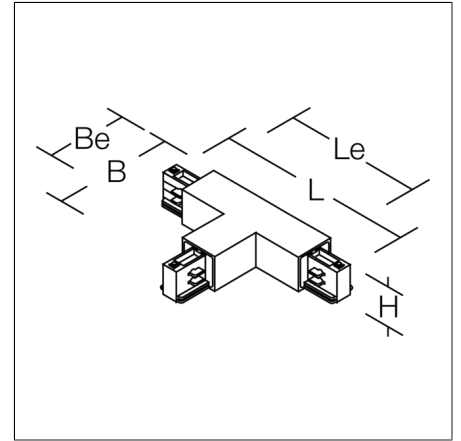

# T-type coupling

701084.004 | Circuit tracks

Accessories  
4010319962544  
L 198, B 117, H 33

Track on ceiling  
silver

T-type coupling, silver  
Accessories, L 198 B 117 H 33

## Product specifications

Length L	198 mm
Width B	117 mm
Height H	33 mm
Weight	300 g
Protection class	I
Conformity mark	EAC