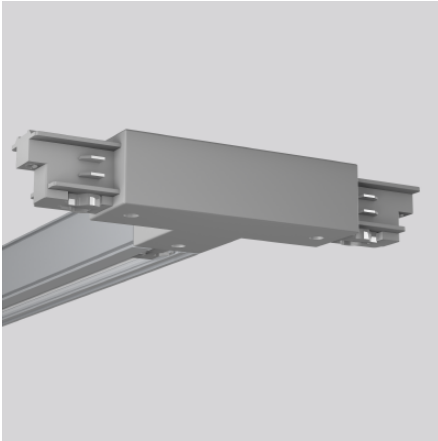

# T-type coupling

701084.004 | Circuit tracks

Accessories  
4010319962544  
L 198, B 117, H 33

Track on ceiling  
silver

T-type coupling, silver  
Accessories, L 198 B 117 H 33

## Product specifications

Length L	198 mm
Width B	117 mm
Height H	33 mm
Weight	300 g
Protection class	I
Conformity mark	EAC