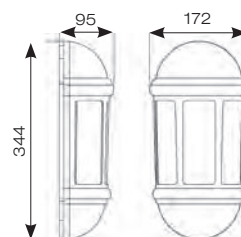

Latina E27 Half Lantern

- Contemporary IP65 half lantern and resistant to corrosion suitable for commercial and residential applications (supplied less lamp)
- Textured polycarbonate finish and tinted lens
- PIR option for convenience and security. Incorporates manual override option
- Colour matching PIR lens cover ensures discreet appearance
- Option to add Bluetooth and WiFi enabled smart A60 filament lamp(s)
  - AOCTOW/A60/TW/AMB/E27
  - AOCTOW/A60/TW/CL/E27

PIR

Max 8 metres
5 seconds to 8 minutes
2 - 2000 LUX -
Photocell Off