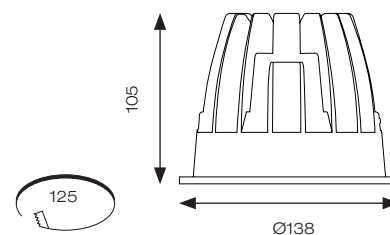

**OCTO**  
Option  
Available

Powered by  
**CASAMBI**

INPUT	HERTZ	TEMP	LIFETIME (HRS)	CRI	SDCM	BEAM ANGLE	CLASS	IP
230V	50/60Hz	-20°C to 25°C	L80 60,000	Ra 90	3	65°	2	IP44

CODE	DESCRIPTION	WATTAGE	CCT	LUMENS	LM/W	UGR	TRADE
AULED125D	Cool White	21W	4000K	1521lm	72lm	17	£70.50
AULED125D/WW	Warm White	21W	3000K	1386lm	66lm	17	£70.50