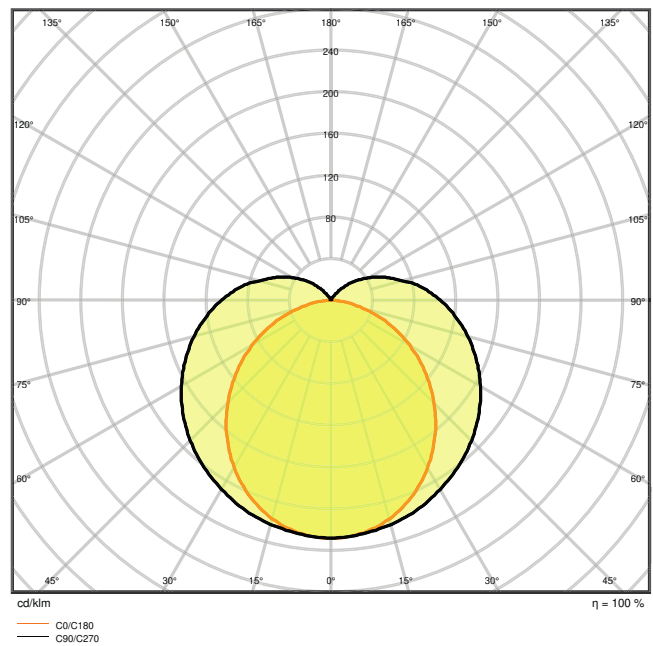

LN UO 1500 60W4000K EM