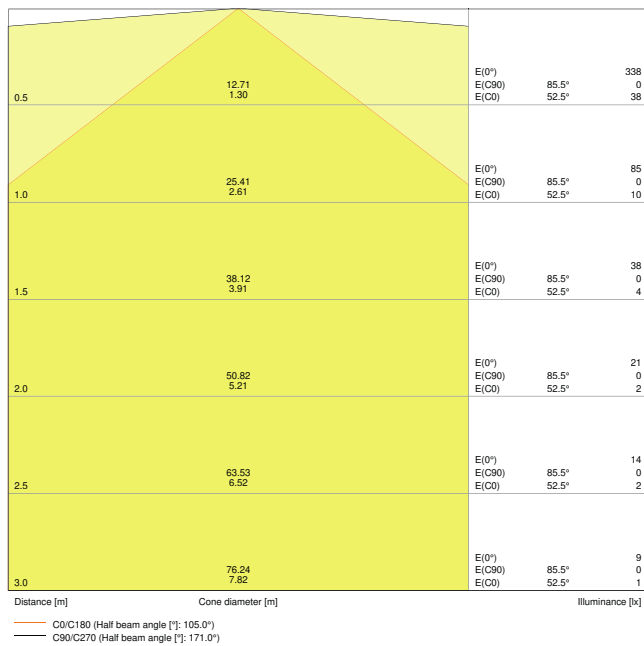

Product features

- Certified according to European norms (EN 60598-1:2015; EN 60598-2-22:2014)
- Luminaire suited for normal lighting and emergency lighting
- Self-contained luminaires
- Emergency lighting function: battery discharge time of 3 h
- Function test of emergency lighting: automatic (AT)
- Battery technology: LiFePO4
- Very high luminous efficacy: up to 125 lm/W
- Robust metal housing and PC diffuser
- Wiring at back side of luminaire
- Through wiring possible

Photometrical data

Luminous flux	7100 lm
Luminous efficacy	120 lm/W
Color temperature	4000 K
Light color (designation)	Cool White
Color rendering index Ra	\geq 80
Standard deviation of color matching	\leq 5 sdc _m
Photobiological safety group acc. to EN62778	RG0
Beam angle	120 °

LN UO 1500 60W4000K EM

LN UO 1500 60W4000K EM

Dimensions & Weight

Length	1458.00 mm
Width	62.00 mm
Height	74.00 mm
Product weight	2100.00 g

Materials & Colors

Product color	White
Housing color	White
Body material	Steel
Cover material	Polycarbonate (PC)