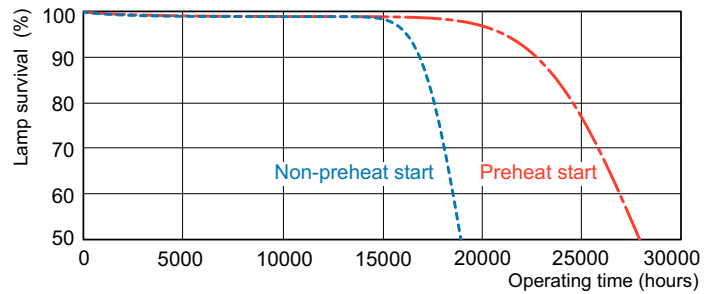

Product data

General Information		Operating and Electrical	
Cap-Base	G5 [G5]	Power Consumption	49.8 W
Flux measurement reference	Sphere	Lamp Current (Nom)	0.255 A
Light Technical		Controls and Dimming	
Color Code	950 [CCT of 5000K]	Dimmable	Yes
Luminous Flux	3,800 lumen	Mechanical and Housing	
Color Designation	Daylight	Bulb Shape	T5 [16 mm (T5)]
Chromaticity Coordinate X (Nom)	0.34	Approval and Application	
Chromaticity Coordinate Y (Nom)	0.351	Mercury (Hg) Content (Nom)	1.2 mg
Correlated Color Temperature (Nom)	5200 K	Energy Consumption kWh/1000 h	50 kWh
Luminous Efficacy (rated) (Nom)	76 lm/W	EPREL Registration Number	423,474
Color rendering index (CRI)	92		

Material number (12NC)	927991595024
Full product name	MASTER TL5 HO 90 De Luxe 49W/952 1SL20
EAN/UPC - Case	8727900895216

Dimensional drawing

Product	D (max)	A (max)	B (max)	B (min)	C (max)
MASTER TL5 HO 90 De Luxe 49W/952 1SL20	17 mm	1,449.0 mm	1,456.1 mm	1,453.7 mm	1,463.2 mm

Photometric data

Spectral Power Distribution Colour - MASTER TL5 HO 90 De Luxe 49W/952 1SL20

Lifetime

Life Expectancy Diagram - MASTER TL5 HO 90 De Luxe 49W/952 1SL20

Life Expectancy Diagram - MASTER TL5 HO 90 De Luxe 49W/952 1SL20