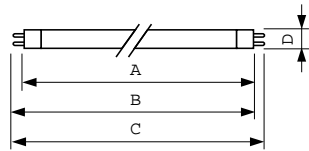

Product data

General Information		Operating and Electrical	
Cap-Base	G5 [G5]	Power Consumption	49.8 W
Flux measurement reference	Sphere	Lamp Current (Nom)	0.255 A
Light Technical		Controls and Dimming	
Color Code	950 [CCT of 5000K]	Dimmable	Yes
Luminous Flux	3,800 lumen	Mechanical and Housing	
Color Designation	Daylight	Bulb Shape	T5 [16 mm (T5)]
Chromaticity Coordinate X (Nom)	0.34	Approval and Application	
Chromaticity Coordinate Y (Nom)	0.351	Mercury (Hg) Content (Nom)	1.2 mg
Correlated Color Temperature (Nom)	5200 K	Energy Consumption kWh/1000 h	50 kWh
Luminous Efficacy (rated) (Nom)	76 lm/W	EPREL Registration Number	423,474
Color rendering index (CRI)	92		

Material number (12NC)	927991595024
Full product name	MASTER TL5 HO 90 De Luxe 49W/952 1SL20
EAN/UPC - Case	8727900895216

Dimensional drawing

Product	D (max)	A (max)	B (max)	B (min)	C (max)
MASTER TL5 HO 90 De Luxe 49W/952 1SL20	17 mm	1,449.0 mm	1,456.1 mm	1,453.7 mm	1,463.2 mm