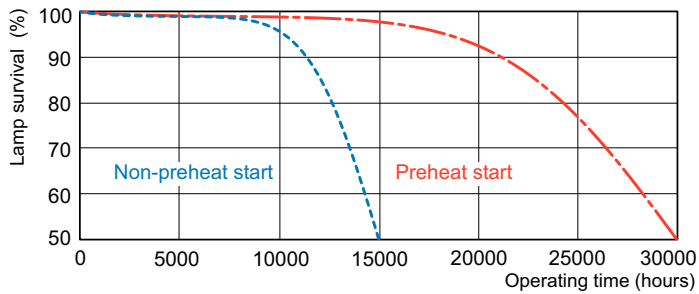

Lifetime

Life Expectancy Diagram - MASTER TL5 HO 90 De Luxe 49W/952 1SL20

Life Expectancy Diagram - MASTER TL5 HO 90 De Luxe 49W/952 1SL20