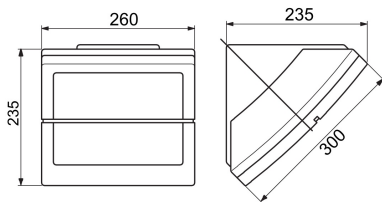

Application	Indoor / Outdoor	Version	Standard
Insulation class	I	Colour	Graphite grey
IP degree	IP55	Mechanical resistance	IK09
Glow Wire Test	850 °C	Minimum distance from the illuminated object	1 m
Operating temperature	-25 +25 °C	Efficiency class of compatible lamps	D ÷ A+
Max lamp power	100 W	Lamp holder	E27
Weight (kg)	2.4	Electrocod	2415

DIMENSIONAL

PHOTOMETRIC DISTRIBUTION

TECHNICAL SYMBOLOGY

IP
IP55

IK
IK09

GWT
850 °C

STANDARDS/APPROVALS