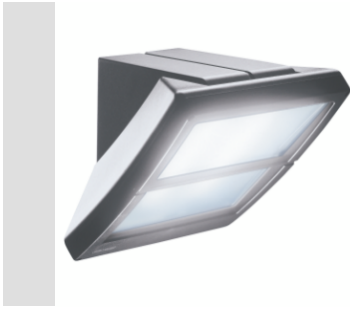

Product Data Sheet

GW82206

EXTRO Range

Multifunctional lighting device for residential and urban areas, with polycarbonate body and sanded diffuser. Possibility of wall, ceiling, pole and column installation in graphite gray, white and midnight blue colors. Also available in the 13W and 26W LED version.

Application	Indoor / Outdoor	Version	Standard
Insulation class	I	Colour	Graphite grey
IP degree	IP55	Mechanical resistance	IK09
Glow Wire Test	850 °C	Minimum distance from the illuminated object	1 m
Operating temperature	-25 +25 °C	Efficiency class of compatible lamps	D ÷ A+
Max lamp power	100 W	Lamp holder	E27
Weight (kg)	2.4	Electrocod	2415