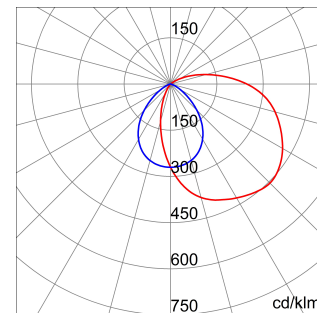

PHOTOMETRIC DISTRIBUTION

TECHNICAL SYMBOLOGY

IP
IP55

IK
IK09

GWT
850 °C

STANDARDS/APPROVALS