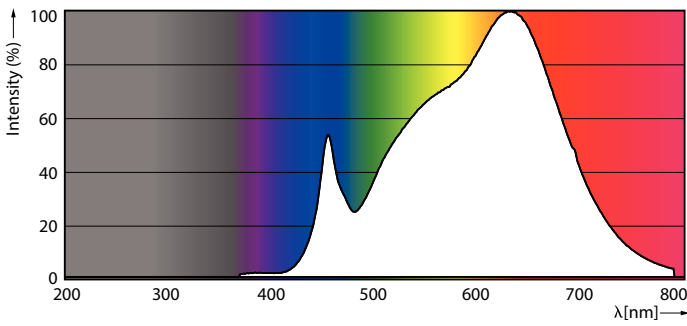

Product data

General Information		Luminous Flux in 90° Cone (Rated)	
Cap-Base	G53 [G53]		620 lumen
Nominal lifetime	40,000 hour(s)	Operating and Electrical	
Switching Cycle	50,000	Line Frequency	50 to 60 Hz
Lighting Technology	LED	Input Frequency	50 to 60 Hz
Flux measurement reference	Narrow Cone	Power Consumption	10.8 W
Light Technical		Lamp Current (Nom)	1,000 mA
Color Code	930 [CCT of 3000K]	Wattage Equivalent	50 W
Beam Angle (Nom)	40 degree(s)	Starting Time (Nom)	0.5 s
Luminous Flux	620 lumen	Warm-up time to 60% light	0.5 s
Luminous Intensity (Nom)	1,200 cd	Power Factor (Fraction)	0.7
Color Designation	White (WH)	Voltage (Nom)	ac electronic 12 V
Correlated Color Temperature (Nom)	3000 K	Temperature	
Luminous Efficacy (rated) (Nom)	57 lm/W	T-Case Maximum (Nom)	70 °C
Color Consistency	<4		
Color rendering index (CRI)	95		
LLMF At End Of Nominal Lifetime (Nom)	70 %		

Suitable For Accent Lighting	Yes
Energy Consumption kWh/1000 h	11 kWh
EPREL Registration Number	648,252
CE mark	Yes
EU RoHS compliant	Yes

Product Data

Full product code	871951433401400
Order product name	MAS ExpertColor 10.8-50W 930 AR111 40D
Order code	929003043702
Numerator - Quantity Per Pack	1
Numerator - Packs per outer box	6
Material number (12NC)	929003043702
Full product name	MAS ExpertColor 10.8-50W 930 AR111 40D
EAN/UPC - Case	8719514334021

Dimensional drawing

Product	D	C
MAS ExpertColor 10.8-50W 930 AR111 40D	111 mm	61 mm

Photometric data

Spectral Power Distribution Colour - MAS ExpertColor 10.8-50W 930 AR111 40D

Light Distribution Diagram - MAS ExpertColor 10.8-50W 930 AR111 40D