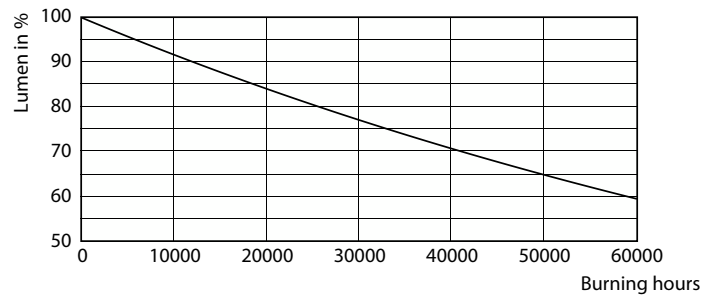

MASTER LEDspot ExpertColor AR111

Photometric data

Lifetime

Life Expectancy Diagram - MAS ExpertColor 10.8-50W 930 AR111 40D

Lumen Maintenance Diagram - MAS ExpertColor 10.8-50W 930 AR111 40D