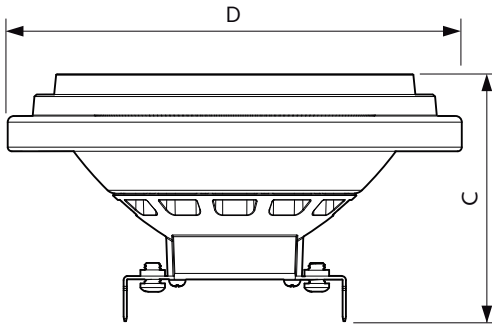

Dimensional drawing

Product	D	C
MAS ExpertColor 10.8-50W 930 AR111 40D	111 mm	61 mm

Photometric data

Spectral Power Distribution Colour - MAS ExpertColor 10.8-50W 930 AR111 40D

Light Distribution Diagram - MAS ExpertColor 10.8-50W 930 AR111 40D