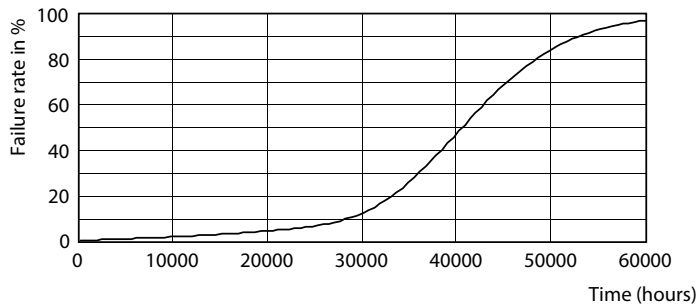

MASTER LEDspot ExpertColor AR111

Photometric data

Lifetime

Life Expectancy Diagram - MAS ExpertColor 10.8-50W 930 AR111 40D

Lumen Maintenance Diagram - MAS ExpertColor 10.8-50W 930 AR111 40D