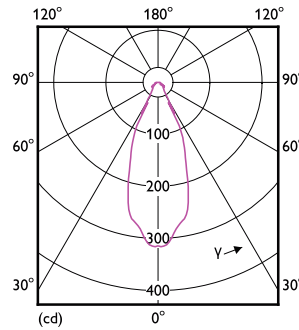

Product data

General Information		Luminous Flux in 90° Cone (Rated)	
Cap-Base	G53 [G53]		620 lumen
Nominal lifetime	40,000 hour(s)	Operating and Electrical	
Switching Cycle	50,000	Line Frequency	50 to 60 Hz
Lighting Technology	LED	Input Frequency	50 to 60 Hz
Flux measurement reference	Narrow Cone	Power Consumption	10.8 W
Light Technical		Lamp Current (Nom)	1,000 mA
Color Code	930 [CCT of 3000K]	Wattage Equivalent	50 W
Beam Angle (Nom)	40 degree(s)	Starting Time (Nom)	0.5 s
Luminous Flux	620 lumen	Warm-up time to 60% light	0.5 s
Luminous Intensity (Nom)	1,200 cd	Power Factor (Fraction)	0.7
Color Designation	White (WH)	Voltage (Nom)	ac electronic 12 V
Correlated Color Temperature (Nom)	3000 K	Temperature	
Luminous Efficacy (rated) (Nom)	57 lm/W	T-Case Maximum (Nom)	70 °C
Color Consistency	<4		
Color rendering index (CRI)	95		
LLMF At End Of Nominal Lifetime (Nom)	70 %		

Dimensional drawing

Product	D	C
MAS ExpertColor 10.8-50W 930 AR111 40D	111 mm	61 mm

Photometric data

Spectral Power Distribution Colour - MAS ExpertColor 10.8-50W 930 AR111 40D

Light Distribution Diagram - MAS ExpertColor 10.8-50W 930 AR111 40D

MASTER LEDspot ExpertColor AR111

Photometric data

Lifetime

Life Expectancy Diagram - MAS ExpertColor 10.8-50W 930 AR111 40D

Lumen Maintenance Diagram - MAS ExpertColor 10.8-50W 930 AR111 40D