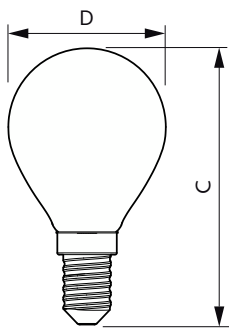

Dimensional drawing

Product	D	C
LED classic 40W P45 E14 WW FR ND RFSRT4	45 mm	80 mm

Photometric data

Spectral Power Distribution Colour - LED classic 40W P45 E14 WW FR ND RFSRT4

Light Distribution Diagram - LED classic 40W P45 E14 WW FR ND RFSRT4