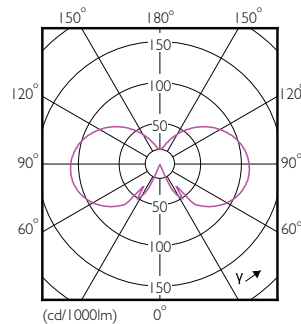

Dimensional drawing

Product	D	C
LED classic 40W P45 E14 WW FR ND RFSRT4	45 mm	80 mm

Photometric data

Spectral Power Distribution Colour - LED classic 40W P45 E14 WW FR ND RFSRT4

Light Distribution Diagram - LED classic 40W P45 E14 WW FR ND RFSRT4