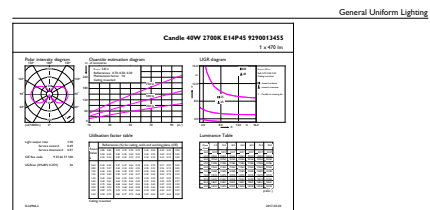

Approval and Application

Energy Consumption kWh/1000 h	5 kWh
EPREL Registration Number	387,384
EU RoHS compliant	Yes

Product Data

Full product code	871869976343500
-------------------	-----------------

Order product name	LED classic 40W P45 E14 WW FR ND RFSRT4
Order code	929001345555
Numerator - Quantity Per Pack	1
Numerator - Packs per outer box	4
Material number (12NC)	929001345555
Full product name	LED classic 40W P45 E14 WW FR ND RFSRT4
EAN/UPC - Case	8718699763442

Dimensional drawing

Product	D	C
LED classic 40W P45 E14 WW FR ND RFSRT4	45 mm	80 mm

Photometric data

Spectral Power Distribution Colour - LED classic 40W P45 E14 WW FR ND RFSRT4

Light Distribution Diagram - LED classic 40W P45 E14 WW FR ND RFSRT4