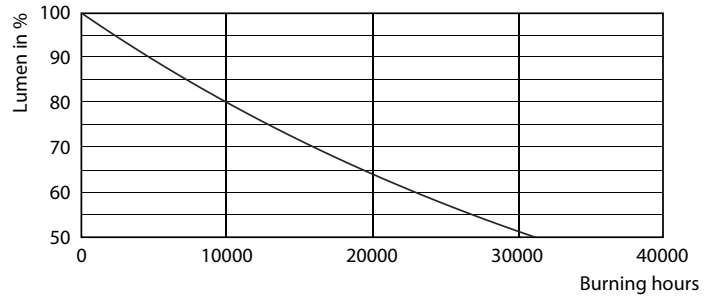

Classic filament LED candles and lusters

Lifetime

Life Expectancy Diagram - LED classic 40W P45 E14 WW FR ND RFSRT4

Lumen Maintenance Diagram - LED classic 40W P45 E14 WW FR ND RFSRT4