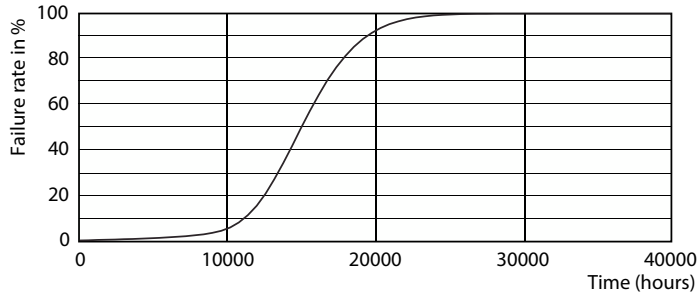

Classic filament LED candles and lusters

Lifetime

Life Expectancy Diagram - LED classic 40W P45 E14 WW FR ND RFSRT4

Lumen Maintenance Diagram - LED classic 40W P45 E14 WW FR ND RFSRT4