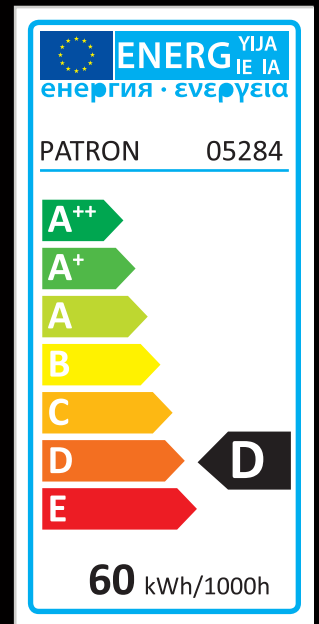

60W

230V

A55

B22d

1000

Scan me

www.patronbulbs.com

Manufactured in PRC