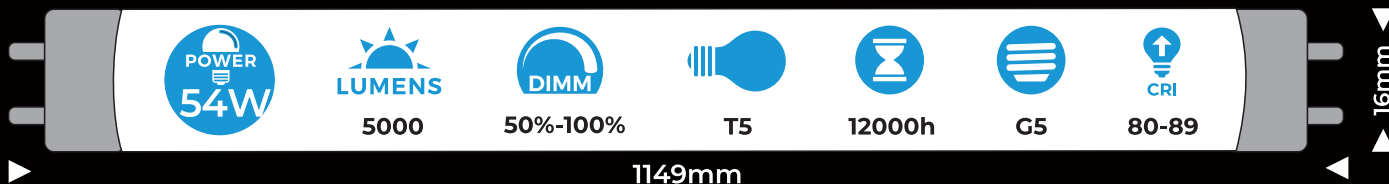

MPN

EAN

COLOR

05744 5941029897569 2700

05745 5941029897576 3000

05746 5941029897583 4000

05747 5941029897590 6500

Strada Alexandru Ghica 148,
Alexandria, Romania

Strada Ștefan cel Mare 2/20,
Strășeni, Moldova

www.patronbulbs.com