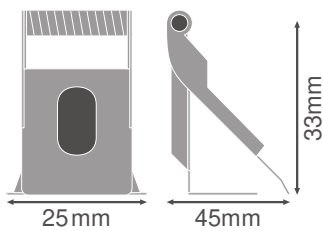

PRODUCT DATASHEET

PANEL RECESSED MOUNT CLIPS VAL 4x

RECESSED MOUNT CLIPS | Recessed mount clips for panel luminaires

Product benefits

- Fits for installation into plasterboard, wood and metal ceiling from 10 to 20 mm thickness

Product features

- Ceiling thickness: 10 to 20 mm

TECHNICAL DATA

Dimensions & Weight

Length	25.0 mm
Width	45.0 mm
Height	33.0 mm
Product weight	25.00 g

PL RECESSED MOUNT CLIPS VAL
4X

Materials & Colors

Product color	Steel
---------------	-------

Product code	Packaging unit (Pieces/Unit)	Dimensions (length x width x height)	Gross weight	Volume
4058075409859	BAG 4	90 mm x 90 mm x 35 mm	402.00 g	0.28 dm ³
4058075409866	Shipping box 16	154 mm x 104 mm x 108 mm	1669.00 g	1.73 dm ³

Product code	Packaging unit (Pieces/Unit)	Dimensions (length x width x height)	Gross weight	Volume
4058075419001	Shipping box 96	322 mm x 322 mm x 130 mm	10359.00 g	13.48 dm ³

The mentioned product code describes the smallest quantity unit which can be ordered. One shipping unit can contain one or more single products. When placing an order, for the quantity please enter single or multiples of a shipping unit.