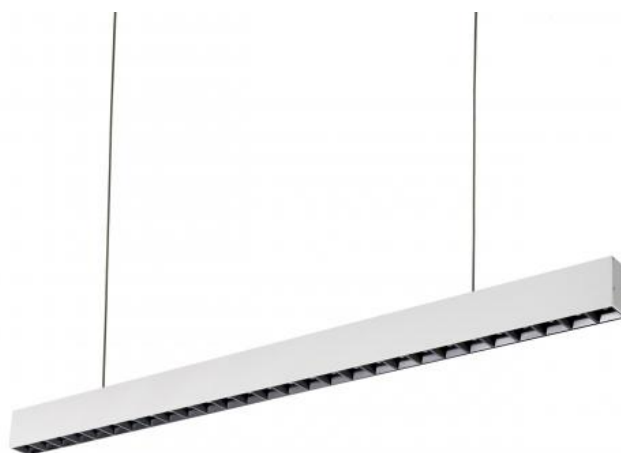

# ALLDAY INSPIRE ONE

WQJP09650

See  
more

LED luminaire ALLDAY INSPIRE ONE, with a power of 30 W, high light efficacy 145 lm/W. It is part of the ALLDAY INSPIRE series, which is characterised by modern design, high-quality materials and a wide range of components and accessories that allow for the personalisation of the luminaires. It is made of high-quality components, supported by a 5-year warranty. Lights up with neutral light - the most universal colour (4000K), which is suitable for the rooms we use on a daily basis, ensuring comfort during everyday activities. Narrow beam angle 50° gives directional light so that selected objects or surfaces can be better exposed. Suitable for both surface and suspended mounting.

Power	<b>30 W</b>	Voltage	<b>230 V</b>
Colour temperature	<b>4000 K</b>	Colour of light	<b>Neutral white</b>
Beam angle	<b>50 °</b>	Degree of protection (IP)	<b>IP20</b>

## Technical data

---

Code	WQJP09650
Power	30 W
Nominal current	143 mA
Voltage	230 V
Energy consumption	30 kWh/1000h
Frequency	50HZ Hz
Protection class	I
Power supply included	Yes
Manufacturer of power supply	BOKE
Power factor	0.93
Useful luminous flux*	4350 lm (360°)
Luminous flux**	4050 lm (360°)
Lamp efficacy	145 lm/W
Colour temperature	4000 K
Colour of light	Neutral white
Beam angle	50 °
RA	80
Light source included	+
Producer of LED diodes	SAMSUNG
Uniformity of color SDCM max	3
Dimmable	1-10V
Working temperature range	-20/+40 °
Lifespan	50000 h
Housing material	Aluminum
Degree of protection (IP)	IP20
Colour	White
Dimension (AxBxC)	1120X44X74 mm
For use	Inside
Assembly method	On the ceiling, Suspended
Application	Inside
Made in	PL
Other	L90B10 - 74000h ,