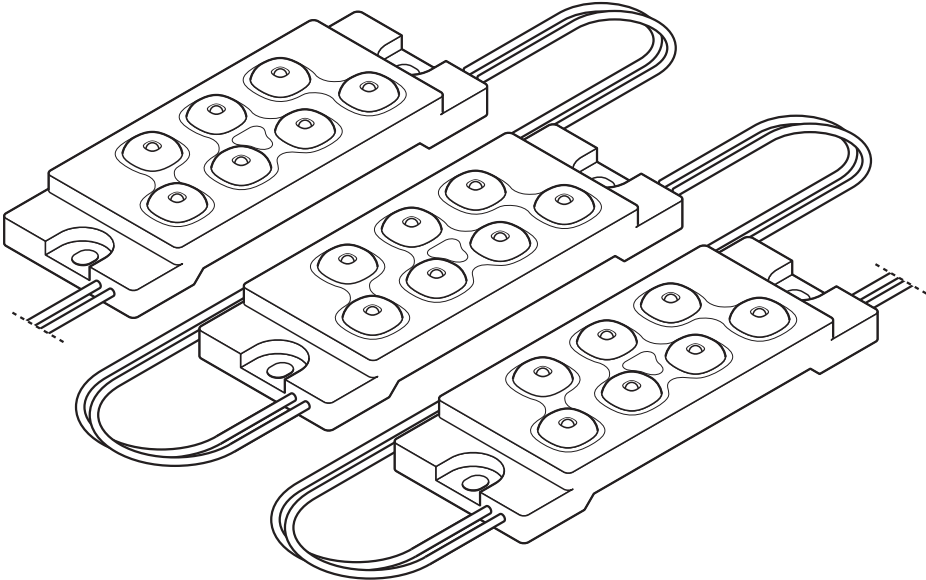

BackLED® XL Plus G3

A3

A4

A5

A6

B2

B3

OSRAM China Lighting Ltd.
 No. 1 North Industrial Road
 Postal Code: 528000
 Foshan, Guangdong
 China