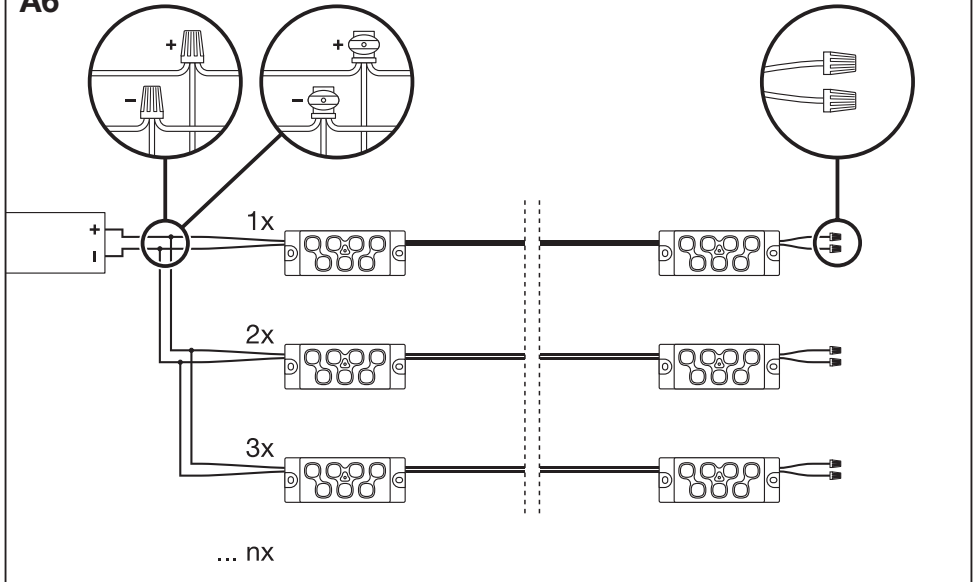

BackLED® XL Plus G3

A3

A4

A5

A6

B2

B3

OSRAM China Lighting Ltd.
 No. 1 North Industrial Road
 Postal Code: 528000
 Foshan, Guangdong
 China