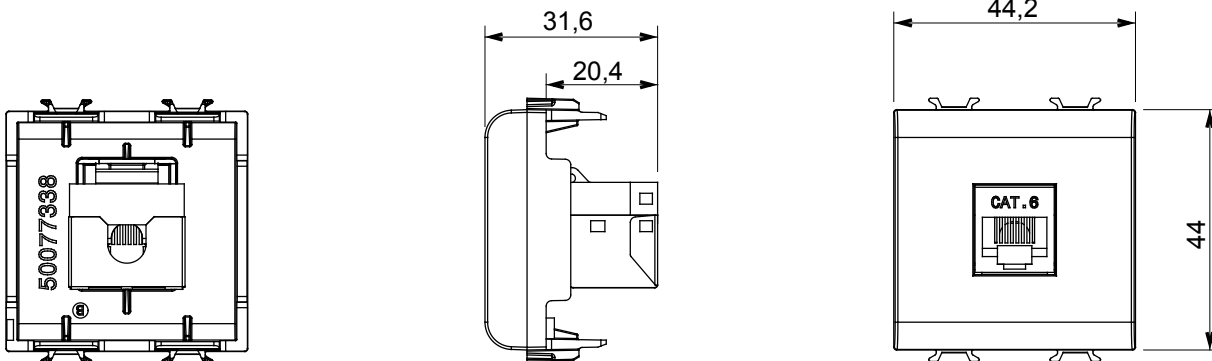

DIMENSIONAL