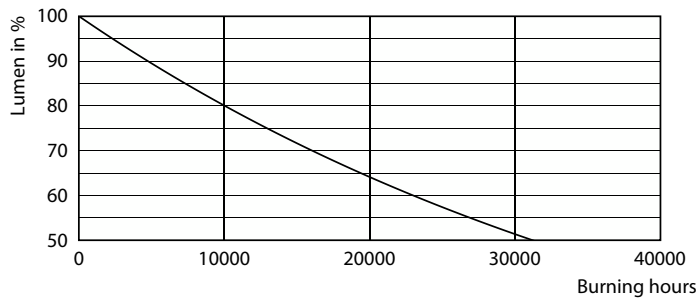

CorePro Glass LED bulbs

Photometric data

Lifetime

Lumen Maintenance Diagram - CorePro LEDBulbND 8.5-75W E27 A60 827CLG

Life Expectancy Diagram - CorePro LEDBulbND 8.5-75W E27 A60 827CLG