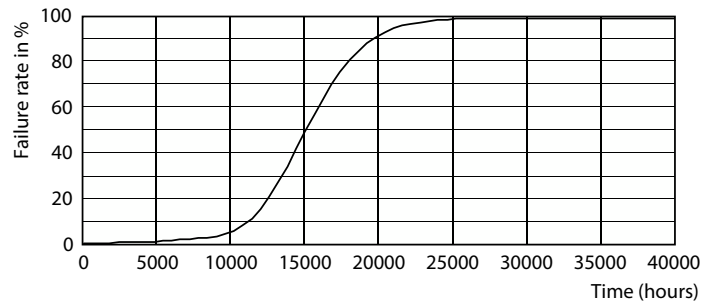

CorePro Glass LED bulbs

Photometric data

Lifetime

Lumen Maintenance Diagram - CorePro LEDBulbND 8.5-75W E27 A60 827CLG

Life Expectancy Diagram - CorePro LEDBulbND 8.5-75W E27 A60 827CLG