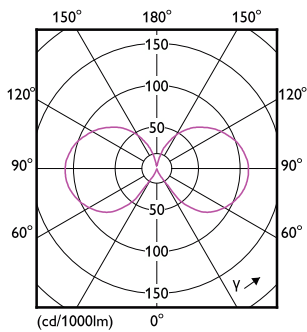

Product data

General Information	
Cap-Base	E27 [E27]
Nominal lifetime	15,000 hour(s)
Switching Cycle	20,000
Lighting Technology	LED
Flux measurement reference	Sphere

Light Technical	
Color Code	827 [CCT of 2700K]
Luminous Flux	1,055 lumen
Color Designation	Warm White (WW)
Correlated Color Temperature (Nom)	2700 K
Luminous Efficacy (rated) (Nom)	124.00 lm/W
Color Consistency	<6
Color rendering index (CRI)	80
LLMF At End Of Nominal Lifetime (Nom)	70 %

Product Data

Full product code	871951434712000
-------------------	-----------------

Order product name	CorePro LEDBulbND 8.5-75W E27 A60 827CLG
Order code	929002025492
Numerator - Quantity Per Pack	1
Numerator - Packs per outer box	10
Material number (12NC)	929002025492
Full product name	CorePro LEDBulbND 8.5-75W E27 A60 827CLG
EAN/UPC - Case	8719514347137

Dimensional drawing

Product	D	C
CorePro LEDBulbND 8.5-75W E27 A60 827CLG	60 mm	104 mm

Photometric data

Light Distribution Diagram - CorePro LEDBulbND 8.5-75W E27 A60 827CLG

Spectral Power Distribution Colour