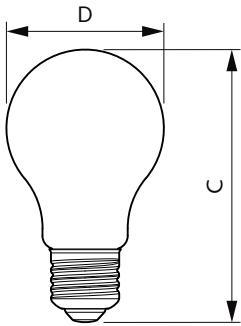

Temperature	
T-Case Maximum (Nom)	50 °C

Controls and Dimming	
Dimmable	No

CorePro Glass LED bulbs

Mechanical and Housing

Bulb Finish	Clear
Bulb Shape	A60 [A 60mm]

Approval and Application

Energy Consumption kWh/1000 h	9 kWh
EPREL Registration Number	387,423
CE mark	Yes
EU RoHS compliant	Yes

Dimensional drawing

Product	D	C
CorePro LEDBulbND 8.5-75W E27 A60 827CLG	60 mm	104 mm

Photometric data

Light Distribution Diagram - CorePro LEDBulbND 8.5-75W E27 A60 827CLG

Spectral Power Distribution Colour