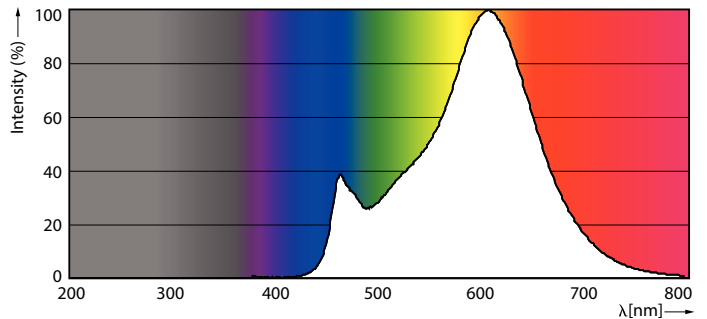

Photometric data

Spectral Power Distribution Colour