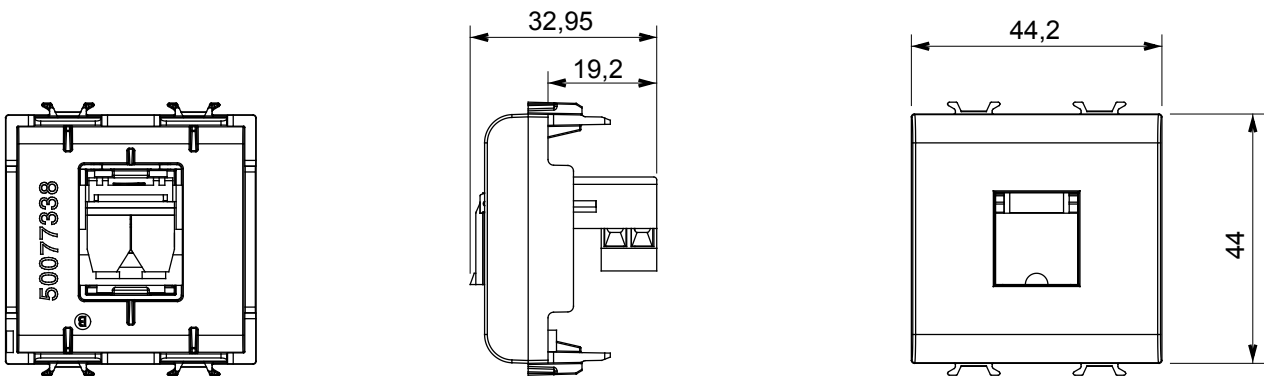

Product Data Sheet

GW10409

CHORUSMART - Domestic range

Wide range of control devices, sockets for power supply (conforming to national and international standards) signal pick-up, climate control, comfort management, technical alarm signalling and emergency lighting management. The ChoruSmart modular devices are available in five colours, glossy white, satin white, natural beige, satin black and lacquered titanium and in various sizes from 1/2, 1, 2 and 3 modules. Thanks to the mounting supports for rectangular, square and round boxes, endless combinations can be created with the ChoruSmart range of plates.

Category	Telephone socket-outlet	Description	RJ11
Colour	Glossy white	Connection	Screw-on terminals
No. modules	2	Electrocod	3721
Material	Technopolymer		

DIMENSIONAL

STANDARDS/APPROVALS