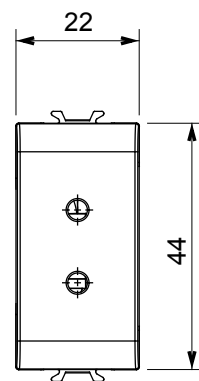

Product Data Sheet

GW10451

CHORUSMART - Domestic range

Wide range of control devices, sockets for power supply (conforming to national and international standards) signal pick-up, climate control, comfort management, technical alarm signalling and emergency lighting management. The ChoruSmart modular devices are available in five colours, glossy white, satin white, natural beige, satin black and lacquered titanium and in various sizes from 1/2, 1, 2 and 3 modules. Thanks to the mounting supports for rectangular, square and round boxes, endless combinations can be created with the ChoruSmart range of plates.

Category	SELV socket	Description	2P - 6A - 24V
Colour	Glossy white	For plug pins	Ø 3 mm
No. modules	1	Electrocod	0131
Material	Technopolymer		

DIMENSIONAL

STANDARDS/APPROVALS