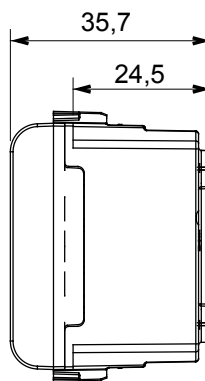

Product Data Sheet

GW10451

CHORUSMART - Domestic range

Wide range of control devices, sockets for power supply (conforming to national and international standards) signal pick-up, climate control, comfort management, technical alarm signalling and emergency lighting management. The ChoruSmart modular devices are available in five colours, glossy white, satin white, natural beige, satin black and lacquered titanium and in various sizes from 1/2, 1, 2 and 3 modules. Thanks to the mounting supports for rectangular, square and round boxes, endless combinations can be created with the ChoruSmart range of plates.

Category	SELV socket	Description	2P - 6A - 24V
Colour	Glossy white	For plug pins	Ø 3 mm
No. modules	1	Electrocod	0131
Material	Technopolymer		

DIMENSIONAL

STANDARDS/APPROVALS