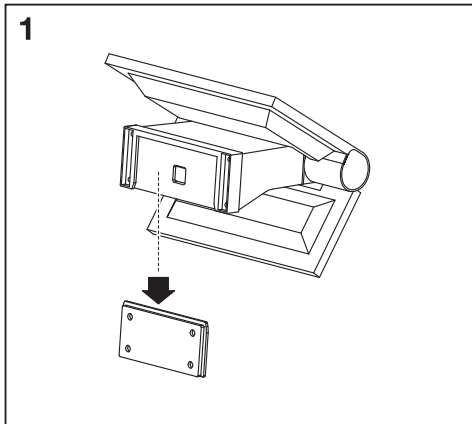

---

**ENDURA FLOOD SOLAR DOUBLE**

---

	<b>EAN</b>	<b>W</b>	<b>lm</b>	<b>K</b>	<b>V dc</b>	<b>mA</b>	<b>PF</b>
<b>ENDURA FLOOD SOLAR DOUBLE SEN DG</b>	4058075576636	2.9	380	3000	3.7	780	1

2

1	 1x + hold 2 sec.	20 lm	non stop
2	 2x	90 lm + 	30 sec.
3	 3x	380 lm + 	30 sec.
4	 4x + hold 2 sec.	-	off