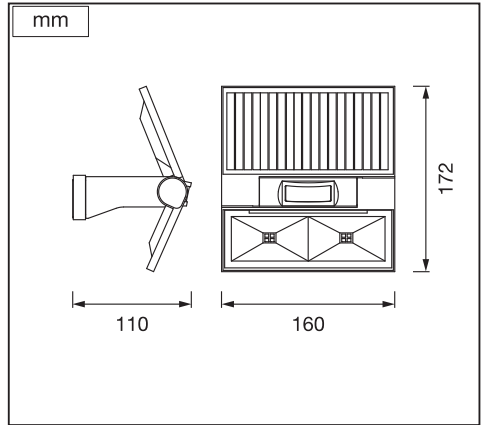

---

**ENDURA FLOOD SOLAR DOUBLE**

---

	<b>EAN</b>	<b>W</b>	<b>lm</b>	<b>K</b>	<b>V dc</b>	<b>mA</b>	<b>PF</b>
<b>ENDURA FLOOD SOLAR DOUBLE SEN DG</b>	4058075576636	2.9	380	3000	3.7	780	1

2

1	 1x + hold 2 sec.	20 lm	non stop
2	 2x	90 lm + 	30 sec.
3	 3x	380 lm + 	30 sec.
4	 4x + hold 2 sec.	-	off