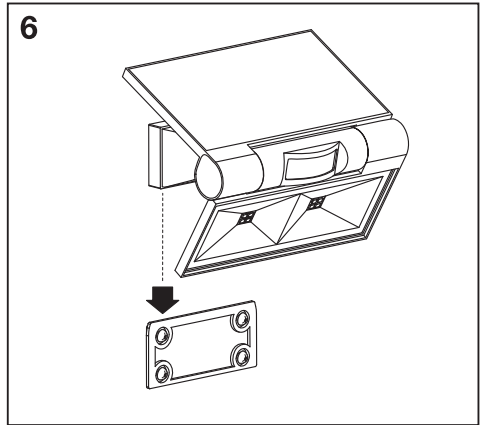

---

**ENDURA FLOOD SOLAR DOUBLE**

---

	<b>EAN</b>	<b>W</b>	<b>lm</b>	<b>K</b>	<b>V dc</b>	<b>mA</b>	<b>PF</b>
<b>ENDURA FLOOD SOLAR DOUBLE SEN DG</b>	4058075576636	2.9	380	3000	3.7	780	1

2

1	 1x + hold 2 sec.	20 lm	non stop
2	 2x	90 lm + 	30 sec.
3	 3x	380 lm + 	30 sec.
4	 4x + hold 2 sec.	-	off