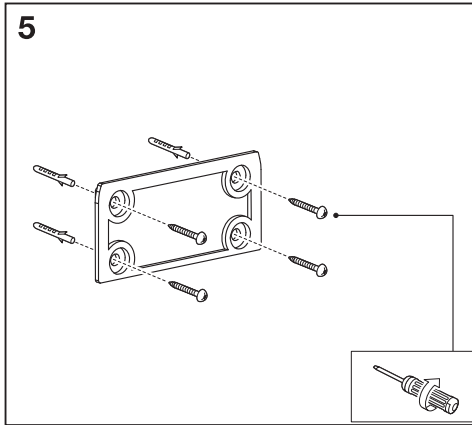

---

**ENDURA FLOOD SOLAR DOUBLE**

---

	<b>EAN</b>	<b>W</b>	<b>lm</b>	<b>K</b>	<b>V dc</b>	<b>mA</b>	<b>PF</b>
<b>ENDURA FLOOD SOLAR DOUBLE SEN DG</b>	4058075576636	2.9	380	3000	3.7	780	1

2

1	 1x + hold 2 sec.	20 lm	non stop
2	 2x	90 lm + 	30 sec.
3	 3x	380 lm + 	30 sec.
4	 4x + hold 2 sec.	-	off