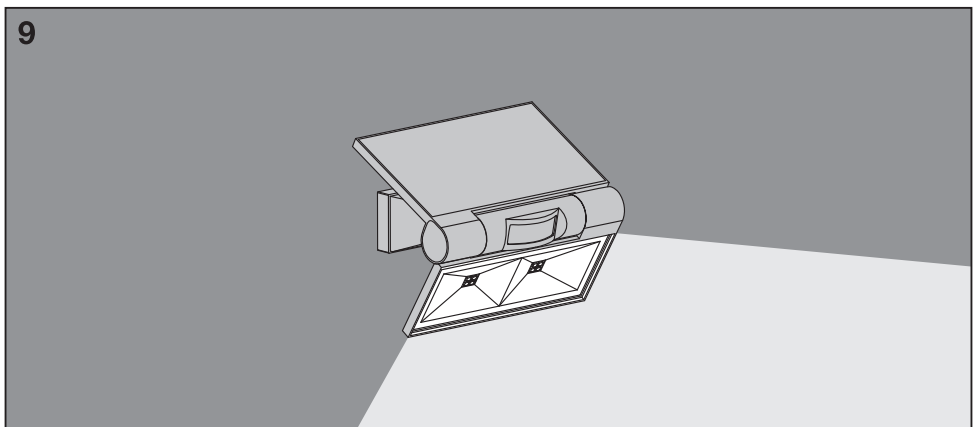

---

**ENDURA FLOOD SOLAR DOUBLE**

---

	<b>EAN</b>	<b>W</b>	<b>lm</b>	<b>K</b>	<b>V dc</b>	<b>mA</b>	<b>PF</b>
<b>ENDURA FLOOD SOLAR DOUBLE SEN DG</b>	4058075576636	2.9	380	3000	3.7	780	1

2

1	 1x + hold 2 sec.	20 lm	non stop
2	 2x	90 lm + 	30 sec.
3	 3x	380 lm + 	30 sec.
4	 4x + hold 2 sec.	-	off