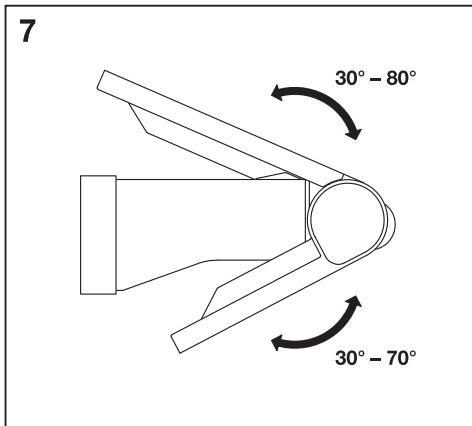

---

**ENDURA FLOOD SOLAR DOUBLE**

---

	<b>EAN</b>	<b>W</b>	<b>lm</b>	<b>K</b>	<b>V dc</b>	<b>mA</b>	<b>PF</b>
<b>ENDURA FLOOD SOLAR DOUBLE SEN DG</b>	4058075576636	2.9	380	3000	3.7	780	1

2

1	 1x + hold 2 sec.	20 lm	non stop
2	 2x	90 lm + 	30 sec.
3	 3x	380 lm + 	30 sec.
4	 4x + hold 2 sec.	-	off