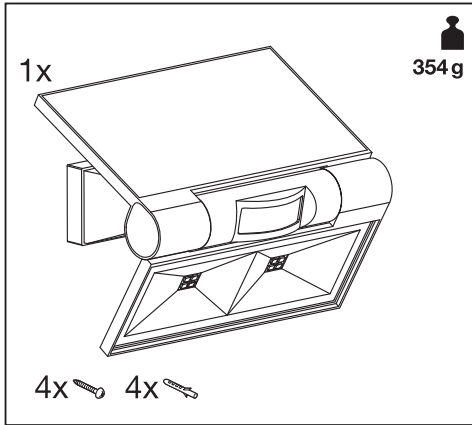

---

**ENDURA FLOOD SOLAR DOUBLE**

---

	<b>EAN</b>	<b>W</b>	<b>lm</b>	<b>K</b>	<b>V dc</b>	<b>mA</b>	<b>PF</b>
<b>ENDURA FLOOD SOLAR DOUBLE SEN DG</b>	4058075576636	2.9	380	3000	3.7	780	1

2

1	 1x + hold 2 sec.	20 lm	non stop
2	 2x	90 lm + 	30 sec.
3	 3x	380 lm + 	30 sec.
4	 4x + hold 2 sec.	-	off