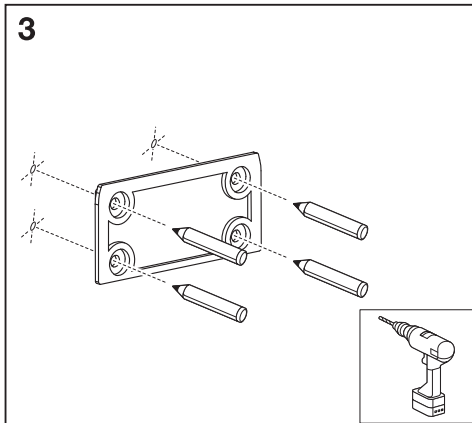

---

**ENDURA FLOOD SOLAR DOUBLE**

---

	<b>EAN</b>	<b>W</b>	<b>lm</b>	<b>K</b>	<b>V dc</b>	<b>mA</b>	<b>PF</b>
<b>ENDURA FLOOD SOLAR DOUBLE SEN DG</b>	4058075576636	2.9	380	3000	3.7	780	1

2

1	 1x + hold 2 sec.	20 lm	non stop
2	 2x	90 lm + 	30 sec.
3	 3x	380 lm + 	30 sec.
4	 4x + hold 2 sec.	-	off