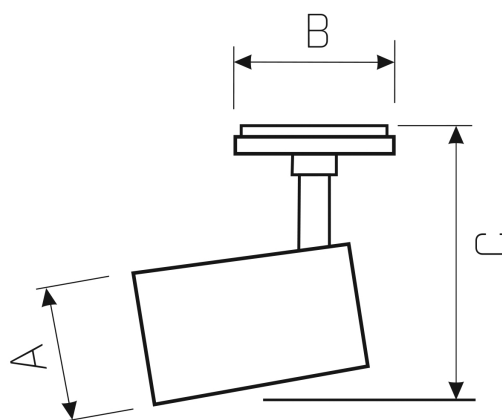

PESO 1

WOJP03300

LED luminaire PESO 1, with a power of 19 W, high light efficacy 150 lm/W. It is made of high-quality components, supported by a 5-year warranty. Lights up with neutral light - the most universal colour (4000K), which is suitable for the rooms we use on a daily basis, ensuring comfort during everyday activities. Narrow beam angle 12° gives directional light so that selected objects or surfaces can be better exposed. Designed for recessed mounting.

Power	19 W	Voltage	230 V
Colour temperature	4000 K	Colour of light	Neutral white
Beam angle	12 °	Degree of protection (IP)	IP20

Technical data

Code	WQJP03300
Power	19 W
Nominal current	90.9 mA
Voltage	230 V
Energy consumption	19 kWh/1000h
Frequency	50HZ Hz
Protection class	II
Power supply included	+
Manufacturer of power supply	TCl
Power factor	0.93
Useful luminous flux*	2850 lm (360°)
Luminous flux**	1710 lm (360°)
Lamp efficacy	150 lm/W
Colour temperature	4000 K
Colour of light	Neutral white
Beam angle	12 °
RA	80
Light source included	+
Producer of LED diodes	CREE
Uniformity of color SDCM max	3
Dimmable	OPC
Working temperature range	-20/+40 °
Lifespan	50000 h
Housing material	Aluminum
Degree of protection (IP)	IP20
Colour	Black
Dimension (AxBxC)	82x115x100 mm
Mounting hole	92x92 mm
For use	Inside
Assembly method	Recessed
Application	Inside
Made in	PL