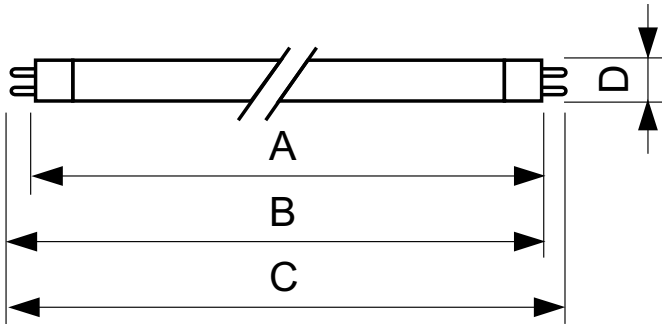

TL Mini Blacklight Blue

TL 8W BLB 1FM/10X25CC

This TL Miniature lamp (tube diameter 16 mm) is made of blacklight blue (dark blue) glass, which transmits UV-A radiation, but gives only a minimum of visible light. It is a perfect solution for quick detection of UV-reflecting materials. It is used especially for testing, inspection and analysis in various branches of industry, e.g. criminology, philately and medicine. Furthermore, it is applied to create special effects in the entertainment industry, e.g. in nightclubs and theaters.

Product data

General Information		Mechanical and Housing	
Cap-Base	G5 [G5]	Bulb Shape	T5 [16 mm (T5)]
Light Technical		Product Data	
Color Code	108 [08 lead free glass]	Full product code	871150095104527
Color Designation	Blacklight Blue	Order product name	TL 8W BLB 1FM/10X25CC
Operating and Electrical		Order code	928001010803
Power Consumption	7.1 W	Numerator - Quantity Per Pack	1
Lamp Current (Nom)	0.145 A	Numerator - Packs per outer box	250
Voltage (Nom)	56 V	Material number (12NC)	928001010803
Voltage (Nom)	56 V	Full product name	TL 8W BLB 1FM/10X25CC
		EAN/UPC - Case	8711500951038

TL Mini Blacklight Blue

Dimensional drawing

Product	D (max)	A (max)	B (max)	B (min)	C (max)
TL 8W BLB 1FM/10X25CC	16 mm	288.3 mm	295.4 mm	293.0 mm	302.5 mm

Photometric data

Spectral Power Distribution Colour - TL 8W BLB 1FM/10X25CC