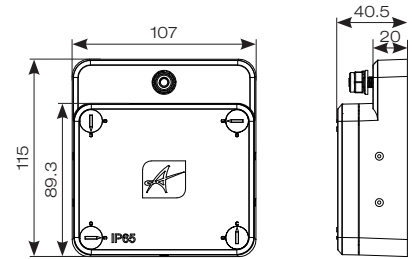

# IP65 Mini Floodlight Wall Box

- Unique, innovative IP65 adaptable installation box for mini floodlights (up to 5Kg)
- Universal mounting allows for neat, tidy and speedy installation
- Polycarbonate construction ideal for coastal and adverse weather applications
- Central M6 fixing bolt with locking washer and shakeproof nut
- 20mm side and top drill outs for conduit, cable gland or sensor mounting
- Generous, polycarbonate enclosure, suitable for housing smart wireless controls
- IK07 impact rating offers superior product durability
- Captive quick-release cover screws