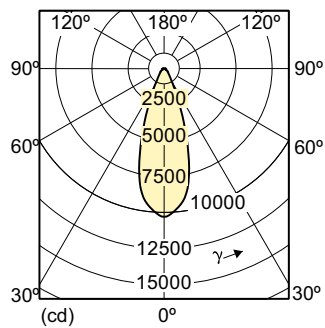

Light Technical	
Color Code	930 [CCT of 3000K]
Beam Angle (Nom)	40 degree(s)
Luminous Flux	4,400 lumen

Luminous Intensity (Nom)	10,300 cd
Color Designation	Warm White (WW)
Chromaticity Coordinate X (Nom)	0.434
Chromaticity Coordinate Y (Nom)	0.398
Correlated Color Temperature (Nom)	3000 K
Luminous Efficacy (rated) (Nom)	70 lm/W
Color rendering index (CRI)	92
LLMF At End Of Nominal Lifetime (Nom)	80 %
Luminous Flux in 90° Cone (Rated)	4,400 lumen

Controls and Dimming	
Dimmable	No

Mechanical and Housing	
Bulb Finish	Clear

MASTERCLOUR CDM-R Elite

Bulb Shape	PAR30L [PAR 3.75 inch/95mm Long]
Approval and Application	
Mercury (Hg) Content (Max)	6.6 mg
Mercury (Hg) Content (Nom)	6.6 mg
Energy Consumption kWh/1000 h	74 kWh
EPREL Registration Number	473,366

Dimensional drawing

Product	D (max)	C (max)
MC CDM-R Elite 70W/930 E27 PAR30L 40D	97 mm	123 mm

Photometric data

Light Distribution Diagram - MC CDM-R Elite 70W/930 E27 PAR30L 40D

Spectral Power Distribution Colour - MC CDM-R Elite 70W/930 E27 PAR30L 40D