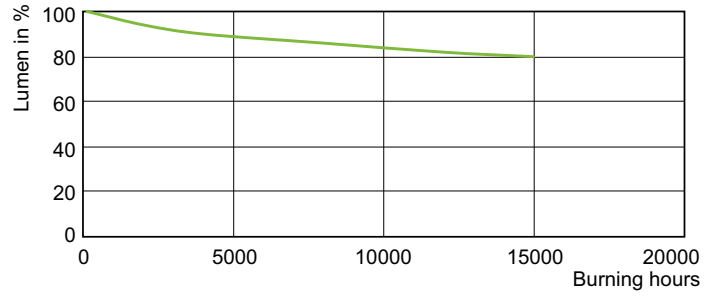

MASTERCcolour CDM-R Elite

Lifetime

Life Expectancy Diagram - MC CDM-R Elite 70W/930 E27 PAR30L 40D

Lumen Maintenance Diagram - MC CDM-R Elite 70W/930 E27 PAR30L 40D