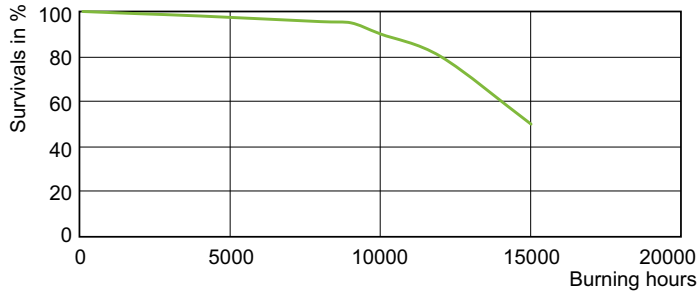

MASTERCcolour CDM-R Elite

Lifetime

Life Expectancy Diagram - MC CDM-R Elite 70W/930 E27 PAR30L 40D

Lumen Maintenance Diagram - MC CDM-R Elite 70W/930 E27 PAR30L 40D