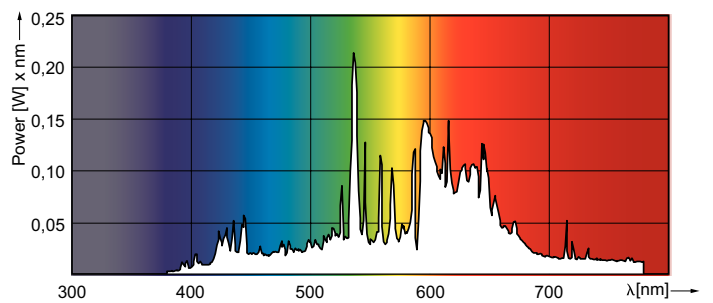

MASTERCoulour CDM-R Elite

MC CDM-R Elite 70W/930 E27 PAR30L 40D

Compact, very high-efficiency, long-life Ceramic Metal Halide discharge reflector lamp producing crisp white sparkling light with high color rendering

Light Technical	
Color Code	930 [CCT of 3000K]
Beam Angle (Nom)	40 degree(s)
Luminous Flux	4,400 lumen

Luminous Intensity (Nom)	10,300 cd
Color Designation	Warm White (WW)
Chromaticity Coordinate X (Nom)	0.434
Chromaticity Coordinate Y (Nom)	0.398
Correlated Color Temperature (Nom)	3000 K
Luminous Efficacy (rated) (Nom)	70 lm/W
Color rendering index (CRI)	92
LLMF At End Of Nominal Lifetime (Nom)	80 %
Luminous Flux in 90° Cone (Rated)	4,400 lumen

Controls and Dimming	
Dimmable	No

Mechanical and Housing	
Bulb Finish	Clear

MASTERCLOUR CDM-R Elite

Bulb Shape	PAR30L [PAR 3.75 inch/95mm Long]
Approval and Application	
Mercury (Hg) Content (Max)	6.6 mg
Mercury (Hg) Content (Nom)	6.6 mg
Energy Consumption kWh/1000 h	74 kWh
EPREL Registration Number	473,366

Dimensional drawing

Product	D (max)	C (max)
MC CDM-R Elite 70W/930 E27 PAR30L 40D	97 mm	123 mm

Photometric data

Light Distribution Diagram - MC CDM-R Elite 70W/930 E27 PAR30L 40D

Spectral Power Distribution Colour - MC CDM-R Elite 70W/930 E27 PAR30L 40D