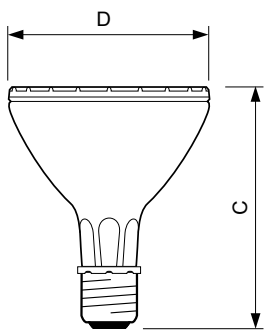

Light Technical	
Color Code	930 [CCT of 3000K]
Beam Angle (Nom)	40 degree(s)
Luminous Flux	4,400 lumen

Luminous Intensity (Nom)	10,300 cd
Color Designation	Warm White (WW)
Chromaticity Coordinate X (Nom)	0.434
Chromaticity Coordinate Y (Nom)	0.398
Correlated Color Temperature (Nom)	3000 K
Luminous Efficacy (rated) (Nom)	70 lm/W
Color rendering index (CRI)	92
LLMF At End Of Nominal Lifetime (Nom)	80 %
Luminous Flux in 90° Cone (Rated)	4,400 lumen

Controls and Dimming	
Dimmable	No

Mechanical and Housing	
Bulb Finish	Clear

MASTERCLOUR CDM-R Elite

Bulb Shape	PAR30L [PAR 3.75 inch/95mm Long]
Approval and Application	
Mercury (Hg) Content (Max)	6.6 mg
Mercury (Hg) Content (Nom)	6.6 mg
Energy Consumption kWh/1000 h	74 kWh
EPREL Registration Number	473,366

Dimensional drawing

Product	D (max)	C (max)
MC CDM-R Elite 70W/930 E27 PAR30L 40D	97 mm	123 mm

Photometric data

Light Distribution Diagram - MC CDM-R Elite 70W/930 E27 PAR30L 40D

Spectral Power Distribution Colour - MC CDM-R Elite 70W/930 E27 PAR30L 40D