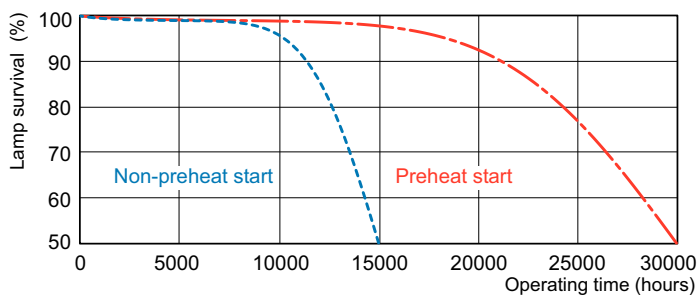

Product data

General Information		Operating and Electrical	
Cap-Base	G5 [G5]	Power Consumption	73.3 W
Features	na [Not Applicable]	Lamp Current (Nom)	0.550 A
Light Technical		Controls and Dimming	
Color Code	830 [CCT of 3000K]	Dimmable	Yes
Luminous Flux	7,000 lumen	Mechanical and Housing	
Color Designation	Warm White (WW)	Bulb Shape	T5 [16 mm (T5)]
Correlated Color Temperature (Nom)	3000 K	Approval and Application	
Luminous Efficacy (rated) (Nom)	89 lm/W	Mercury (Hg) Content (Nom)	1.2 mg
Color rendering index (CRI)	82		

Numerator - Packs per outer box	40
Material number (12NC)	927991883031
Full product name	MASTER TL5 HO Eco 73=80W/830 UNP/40
EAN/UPC - Case	8727900825961

Dimensional drawing

Product	D (max)	A (max)	B (max)	B (min)	C (max)
MASTER TL5 HO Eco 73=80W/830 UNP/40	17 mm	1,449.0 mm	1,456.1 mm	1,453.7 mm	1,463.2 mm

Photometric data

Spectral Power Distribution Colour - MASTER TL5 HO Eco 73=80W/830 UNP/40

Lifetime

Life Expectancy Diagram - MASTER TL5 HO Eco 73=80W/830 UNP/40

Life Expectancy Diagram - MASTER TL5 HO Eco 73=80W/830 UNP/40