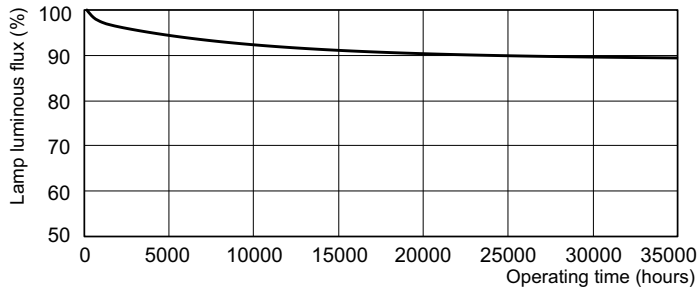

MASTER TL5 High Output Eco

MASTER TL5 HO Eco 73=80W/830 UNP/40

This extremely efficient TL5 lamp (tube diameter 16 mm) saves considerable energy by simple lamp-for-lamp replacement. The TL5 HO Eco lamp is optimized for installations requiring high light output and offers excellent lumen maintenance and color rendering. Application areas vary from offices and industry to schools and retail environments.

Product data

General Information		Operating and Electrical	
Cap-Base	G5 [G5]	Power Consumption	73.3 W
Features	na [Not Applicable]	Lamp Current (Nom)	0.550 A
Light Technical		Controls and Dimming	
Color Code	830 [CCT of 3000K]	Dimmable	Yes
Luminous Flux	7,000 lumen	Mechanical and Housing	
Color Designation	Warm White (WW)	Bulb Shape	T5 [16 mm (T5)]
Correlated Color Temperature (Nom)	3000 K	Approval and Application	
Luminous Efficacy (rated) (Nom)	89 lm/W	Mercury (Hg) Content (Nom)	1.2 mg
Color rendering index (CRI)	82		

Photometric data

Spectral Power Distribution Colour - MASTER TL5 HO Eco 73=80W/830 UNP/40

Lifetime

Life Expectancy Diagram - MASTER TL5 HO Eco 73=80W/830 UNP/40

Life Expectancy Diagram - MASTER TL5 HO Eco 73=80W/830 UNP/40

MASTER TL5 High Output Eco

Lifetime

Lumen Maintenance Diagram - MASTER TL5 HO Eco 73=80W/830 UNP/40