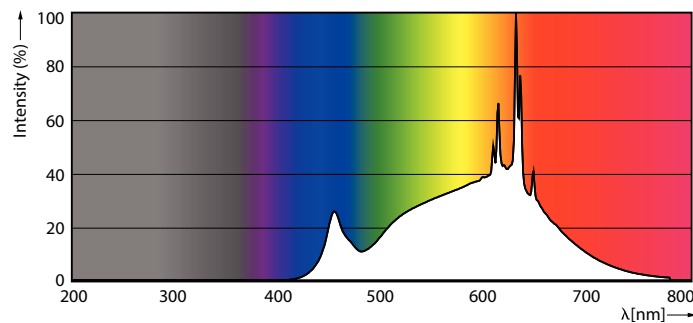

Product data

General Information	
Cap-Base	G53 [G53]
EU RoHS compliant	Yes
Nominal lifetime	40,000 hour(s)
Switching Cycle	50,000
Lighting Technology	LED
Flux measurement reference	Narrow Cone
Brand	Philips
Light Technical	
Color Code	930 [CCT of 3000K]
Beam Angle (Nom)	24 degree(s)
Luminous Flux	1,270 lumen
Luminous Intensity (Nom)	4,200 cd
Color Designation	White (WH)
Correlated Color Temperature (Nom)	3000 K
Luminous Efficacy (rated) (Nom)	63 lm/W
Color Consistency	<4

Color rendering index (CRI)	95
LLMF At End Of Nominal Lifetime (Nom)	70 %
Luminous Flux in 90° Cone (Rated)	1,270 lumen
Operating and Electrical	
Line Frequency	50 to 60 Hz
Input Frequency	50 to 60 Hz
Power Consumption	20 W
Lamp Current (Nom)	2,000 mA
Wattage Equivalent	100 W
Starting Time (Nom)	0.5 s
Warm-up time to 60% light	0.5 s
Power Factor (Fraction)	0.7
Voltage (Nom)	12 V
Voltage (Nom)	12 V
Temperature	
Ambient temperature range	-20 °C to 45 °C

Product Data

Full product code	871951442969700
Order product name	MAS LEDExpertColor 20-100W 930 AR111 24D
Order code	929003478702
Numerator - Quantity Per Pack	1
Numerator - Packs per outer box	6
Material number (12NC)	929003478702
Net weight	0.162 kg
Full product name	MAS LEDExpertColor 20-100W 930 AR111 24D
EAN/UPC - Case	8719514429703

Dimensional drawing

Product	D	C
MAS LEDExpertColor 20-100W 930 AR111 24D	111 mm	62 mm

Photometric data

Spectral Power Distribution Colour - MAS LEDExpertColor 20-100W 930 AR111 24D

Light Distribution Diagram - MAS LEDExpertColor 20-100W 930 AR111 24D