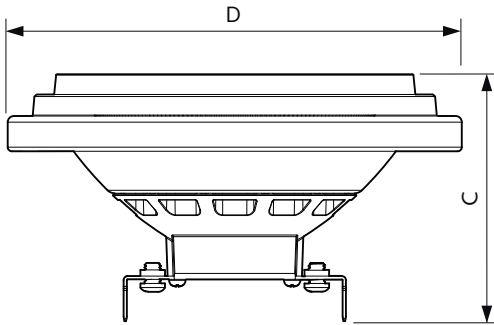

MASTER LEDspot ExpertColor AR111

T-Case Maximum (Nom)	77 °C
Controls and Dimming	
Dimmable	Only with specific dimmers
Mechanical and Housing	
Bulb Finish	Clear
Bulb Shape	AR111
Approval and Application	
Suitable For Accent Lighting	Yes
Energy Consumption kWh/1000 h	20 kWh
EPREL Registration Number	1,122,533

Product Data

Full product code	871951442969700
Order product name	MAS LEDExpertColor 20-100W 930 AR111 24D
Order code	929003478702
Numerator - Quantity Per Pack	1
Numerator - Packs per outer box	6
Material number (12NC)	929003478702
Net weight	0.162 kg
Full product name	MAS LEDExpertColor 20-100W 930 AR111 24D
EAN/UPC - Case	8719514429703

Dimensional drawing

Product	D	C
MAS LEDExpertColor 20-100W 930 AR111 24D	111 mm	62 mm