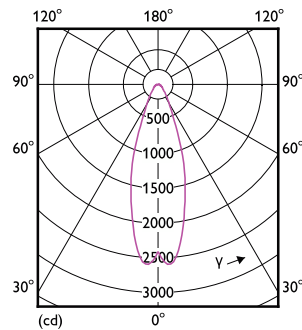

Product data

General Information	
Cap-Base	G53 [G53]
EU RoHS compliant	Yes
Nominal lifetime	40,000 hour(s)
Switching Cycle	50,000
Lighting Technology	LED
Flux measurement reference	Narrow Cone
Brand	Philips
Light Technical	
Color Code	930 [CCT of 3000K]
Beam Angle (Nom)	24 degree(s)
Luminous Flux	1,270 lumen
Luminous Intensity (Nom)	4,200 cd
Color Designation	White (WH)
Correlated Color Temperature (Nom)	3000 K
Luminous Efficacy (rated) (Nom)	63 lm/W
Color Consistency	<4

Color rendering index (CRI)	95
LLMF At End Of Nominal Lifetime (Nom)	70 %
Luminous Flux in 90° Cone (Rated)	1,270 lumen
Operating and Electrical	
Line Frequency	50 to 60 Hz
Input Frequency	50 to 60 Hz
Power Consumption	20 W
Lamp Current (Nom)	2,000 mA
Wattage Equivalent	100 W
Starting Time (Nom)	0.5 s
Warm-up time to 60% light	0.5 s
Power Factor (Fraction)	0.7
Voltage (Nom)	12 V
Voltage (Nom)	12 V
Temperature	
Ambient temperature range	-20 °C to 45 °C

Dimensional drawing

Product	D	C
MAS LEDExpertColor 20-100W 930 AR111 24D	111 mm	62 mm

Photometric data

Spectral Power Distribution Colour - MAS LEDExpertColor 20-100W 930 AR111 24D

Light Distribution Diagram - MAS LEDExpertColor 20-100W 930 AR111 24D