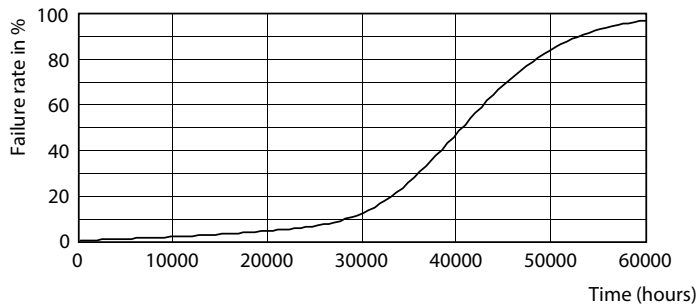

MASTER LEDspot ExpertColor AR111

Photometric data

Lifetime

Life Expectancy Diagram - MAS LEExpertColor 20-100W 930 AR111 24D

Lumen Maintenance Diagram - MAS LEExpertColor 20-100W 930 AR111 24D