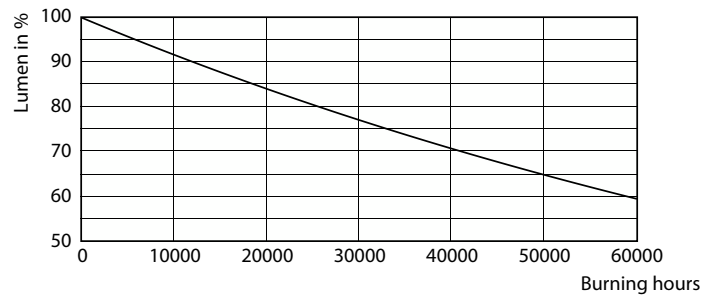

MASTER LEDspot ExpertColor AR111

Photometric data

Lifetime

Life Expectancy Diagram - MAS LEExpertColor 20-100W 930 AR111 24D

Lumen Maintenance Diagram - MAS LEExpertColor 20-100W 930 AR111 24D