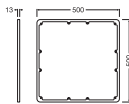

PRODUCT DATASHEET

SF FLAT 500 SQUARE FRAME SI

SURFACE FLAT FRAME | Decorative frame for SURFACE FLAT

Areas of application

- Exchange frame for SURFACE FLAT

Product benefits

- Design extension for a more decorative appearance
- Easy and quick installation

Product features

- Color: matt silver
- Metal sheet frame

TECHNICAL DATA

Dimensions & Weight

Length	500.00 mm
Width	500.00 mm
Height	13.00 mm
Product weight	162.00 g

SF FLAT 500 SQ FRAME SI

Materials & Colors

LOGISTICAL DATA

Product code	Packaging unit (Pieces/Unit)	Dimensions (length x width x height)	Gross weight	Volume
4099854292958	Folding box 1	22 mm x 507 mm x 507 mm	333.00 g	5.66 dm ³
4099854292965	Shipping box 5	520 mm x 125 mm x 530 mm	2515.00 g	34.45 dm ³