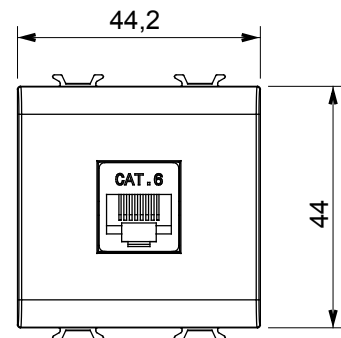

## GW12435

CHORUSMART - Domestic range

Wide range of control devices, sockets for power supply (conforming to national and international standards) signal pick-up, climate control, comfort management, technical alarm signalling and emergency lighting management. The ChoruSmart modular devices are available in five colours, glossy white, satin white, natural beige, satin black and lacquered titanium and in various sizes from 1/2, 1, 2 and 3 modules. Thanks to the mounting supports for rectangular, square and round boxes, endless combinations can be created with the ChoruSmart range of plates.

Category	Data socket	Description	RJ45
Colour	Satin black	Use category	6
Cables	UTP	Connection	Toolless
Number pairs	4	Standard	EN 60603-7-4
No. modules	2	Electrocod	3722
Material	Technopolymer		

### DIMENSIONAL