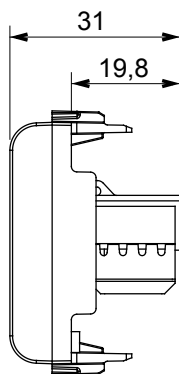

## GW12435

CHORUSMART - Domestic range

Wide range of control devices, sockets for power supply (conforming to national and international standards) signal pick-up, climate control, comfort management, technical alarm signalling and emergency lighting management. The ChoruSmart modular devices are available in five colours, glossy white, satin white, natural beige, satin black and lacquered titanium and in various sizes from 1/2, 1, 2 and 3 modules. Thanks to the mounting supports for rectangular, square and round boxes, endless combinations can be created with the ChoruSmart range of plates.

Category	Data socket	Description	RJ45
Colour	Satin black	Use category	6
Cables	UTP	Connection	Toolless
Number pairs	4	Standard	EN 60603-7-4
No. modules	2	Electrocod	3722
Material	Technopolymer		

### DIMENSIONAL