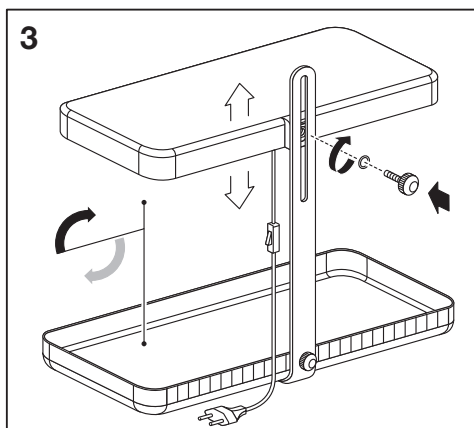

Spare Parts

3M 1x
1x
1x
1x
3x
3x
1x
1x

2200 g

The light automatically switches on/off:

ON

ON

OFF

Reset: