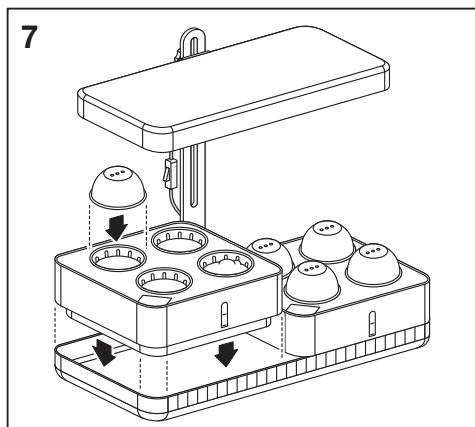

Spare Parts

3M 1x
1x
1x
1x
3x
3x
1x
1x

2200 g

The light automatically switches on/off:

ON

ON

OFF

Reset: