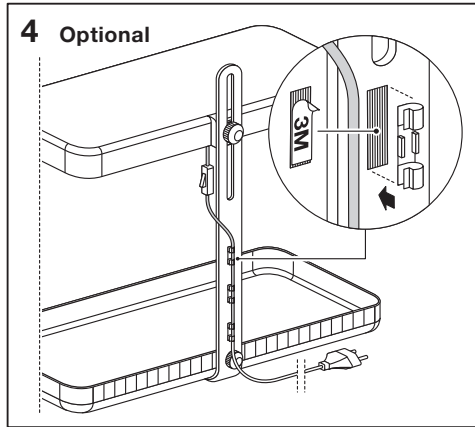

Spare Parts

3M 1x
1x
1x
1x
3x
3x
1x
1x

2200 g

The light automatically switches on/off:

ON

ON

OFF

Reset: