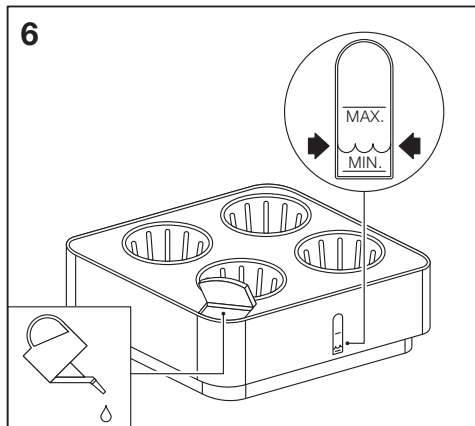

Spare Parts

3M 1x
1x
1x
1x
3x
3x
1x
1x

2200 g

The light automatically switches on/off:

ON

ON

OFF

Reset: