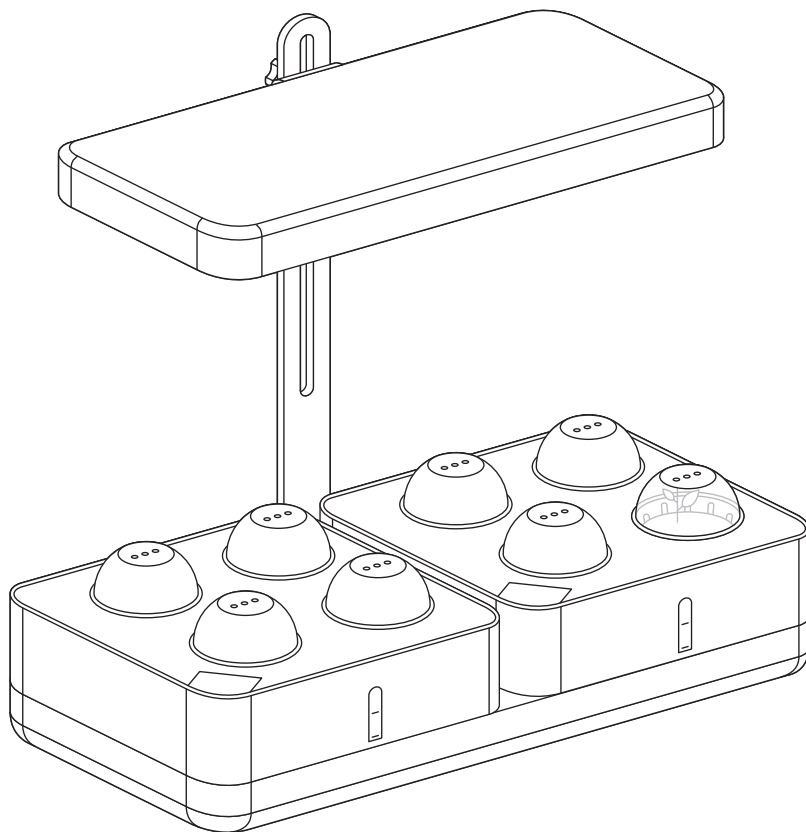

INDOOR GARDEN KIT 450

	EAN	W	lm	K	° (°C)	V~	mA	Hz	R_a	▽ (°)	📶
INDOOR GARDEN KIT 450 WT	4058075576131	20	1350	3550	-20...+40	220-240	180	50/60	>80	110	15000