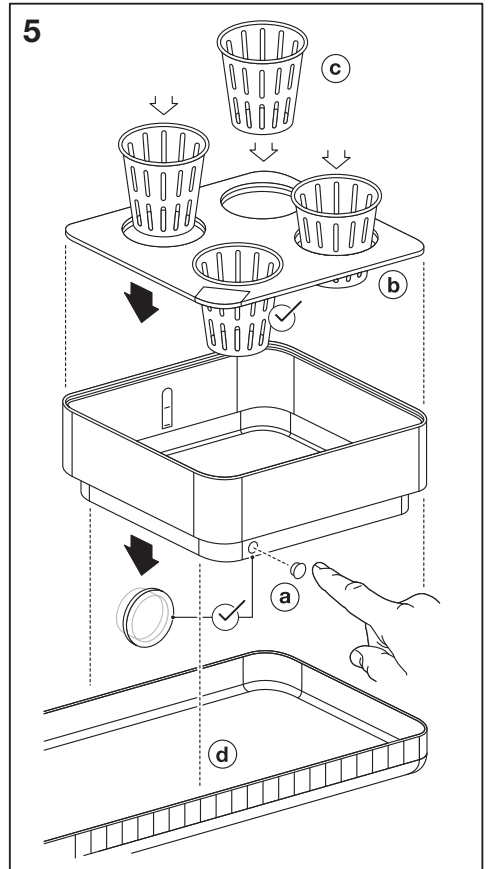

Spare Parts

3M 1x
1x
1x
1x
3x
3x
1x
1x

2200 g

The light automatically switches on/off:

ON

ON

OFF

Reset: