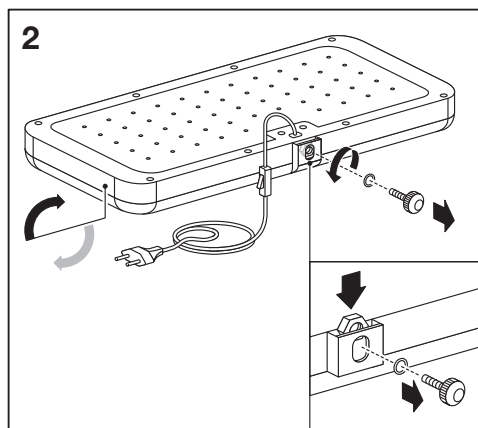

Spare Parts

3M 1x
1x
1x
1x
3x
3x
1x
1x

2200 g

The light automatically switches on/off:

ON

ON

OFF

Reset: