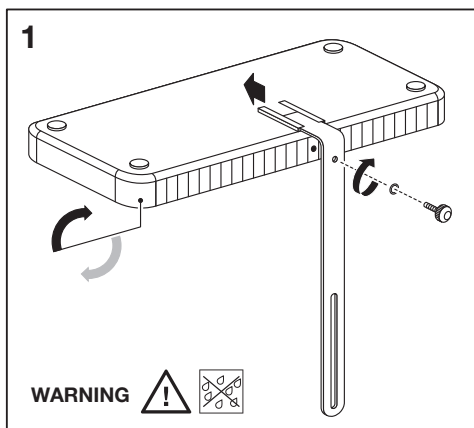

Spare Parts

3M 1x
1x
1x
1x
3x
3x
1x
1x

2200 g

The light automatically switches on/off:

ON

ON

OFF

Reset: