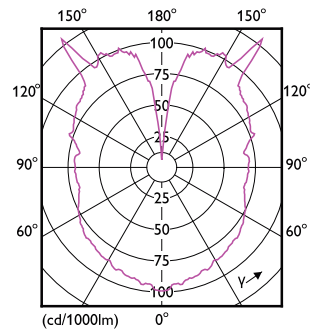

Light Distribution Diagram - LED classic-giant 40W E27 G200 GOLD DIM