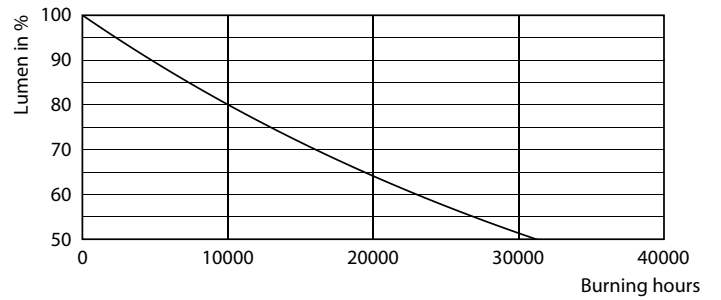

Classic filament LEDbulbs

Lifetime

Life Expectancy Diagram - LED classic-giant 40W E27 G200 GOLD DIM

Lumen Maintenance Diagram - LED classic-giant 40W E27 G200 GOLD DIM