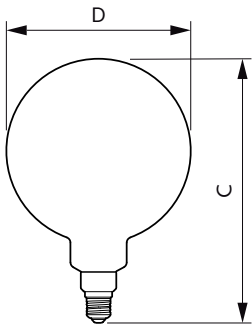

Classic filament LEDbulbs

Approval and Application

Energy Consumption kWh/1000 h	7 kWh
CE mark	Yes
EU RoHS compliant	Yes

Product Data

Full product code	871951431378100
Order product name	LED classic-giant 40W E27 G200 GOLD DIM

Order code	929002983601
Numerator - Quantity Per Pack	1
Numerator - Packs per outer box	2
Material number (12NC)	929002983601
Full product name	LED classic-giant 40W E27 G200 GOLD DIM
EAN/UPC - Case	8719514313798

Dimensional drawing

Product	D	C
LED classic-giant 40W E27 G200 GOLD DIM	202 mm	286 mm

Photometric data