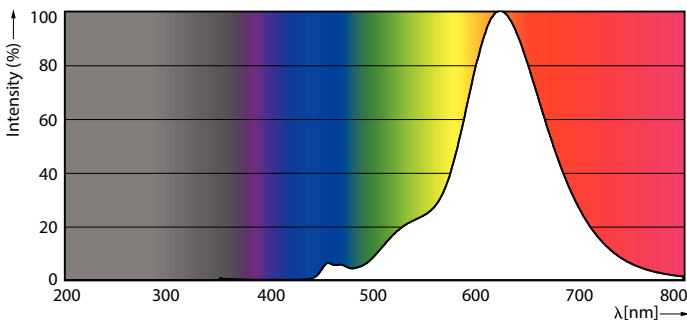

Spectral Power Distribution Colour - LED classic-giant 40W E27 G200 GOLD DIM