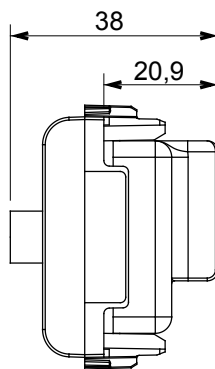

## GW11383

CHORUSMART - Domestic range

Wide range of control devices, sockets for power supply (conforming to national and international standards) signal pick-up, climate control, comfort management, technical alarm signalling and emergency lighting management. The ChoruSmart modular devices are available in five colours, glossy white, satin white, natural beige, satin black and lacquered titanium and in various sizes from 1/2, 1, 2 and 3 modules. Thanks to the mounting supports for rectangular, square and round boxes, endless combinations can be created with the ChoruSmart range of plates.

Category	TV/SAT socket-outlet	Description	Direct
Colour	Ivory	Attenuation	0 dB
Connectors	TV-SAT	Standard	EN 60728-4; IEC 61169-2; IEC 61169-24
No. modules	2	Cable fixing	With screw
Case	Pressure casting zamak metal body	Material	Technopolymer

### DIMENSIONAL