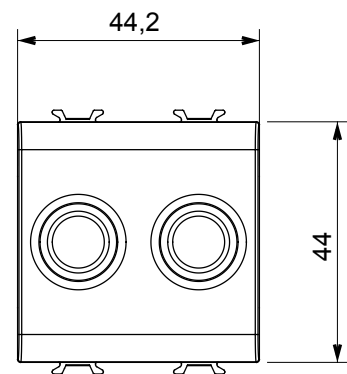

Category	TV/SAT socket-outlet	Description	Direct
Colour	Ivory	Attenuation	0 dB
Connectors	TV-SAT	Standard	EN 60728-4; IEC 61169-2; IEC 61169-24
No. modules	2	Cable fixing	With screw
Case	Pressure casting zamak metal body	Material	Technopolymer

### DIMENSIONAL