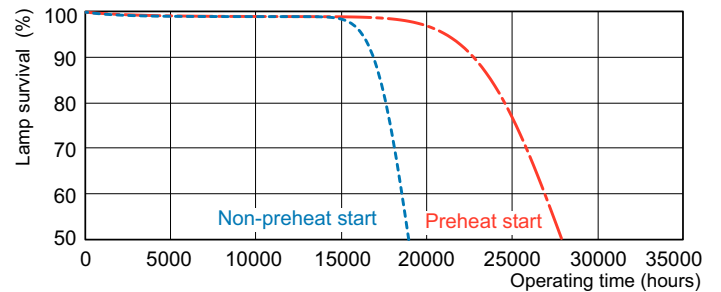

Photometric data

Spectral Power Distribution Colour - MASTER TL5 HE 35W/827 SLV/40

Lifetime

Life Expectancy Diagram - MASTER TL5 HE 35W/827 SLV/40

Life Expectancy Diagram - MASTER TL5 HE 35W/827 SLV/40

MASTER TL5 High Efficiency