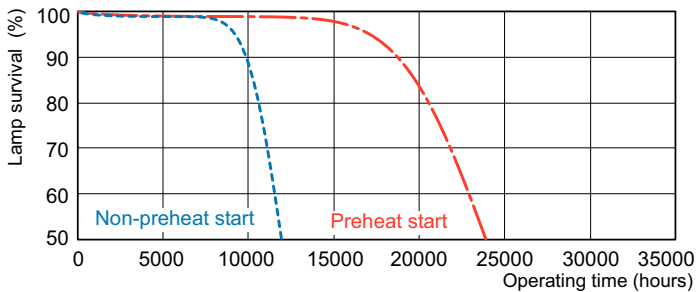

Product data

General Information		Operating and Electrical	
Cap-Base	G5 [G5]	Power Consumption	34.9 W
Features	na [Not Applicable]	Lamp Current (Nom)	0.175 A
Flux measurement reference	Sphere		
Light Technical		Controls and Dimming	
Color Code	827 [CCT of 2700K]	Dimmable	Yes
Luminous Flux	3,315 lumen		
Color Designation	Incandescent White	Mechanical and Housing	
Chromaticity Coordinate X (Nom)	0.463	Bulb Shape	T5 [16 mm (T5)]
Chromaticity Coordinate Y (Nom)	0.42		
Correlated Color Temperature (Nom)	2700 K	Approval and Application	
Luminous Efficacy (rated) (Nom)	94 lm/W	Mercury (Hg) Content (Nom)	1.2 mg
Color rendering index (CRI)	82	Energy Consumption kWh/1000 h	35 kWh
		EPREL Registration Number	423.539

Photometric data

Spectral Power Distribution Colour - MASTER TL5 HE 35W/827 SLV/40

Lifetime

Life Expectancy Diagram - MASTER TL5 HE 35W/827 SLV/40

Life Expectancy Diagram - MASTER TL5 HE 35W/827 SLV/40

MASTER TL5 High Efficiency