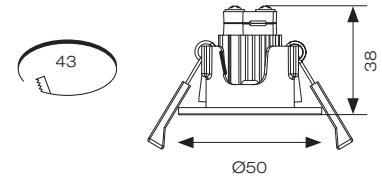

Included switch allows dimming for green LED charge indicator

***	Escape route 2 metres wide (1 Lux minimum) *			
Mounting Height (M)	Transverse to Wall	Transverse to Transverse	Axial to Wall	Axial to Axial
2.5	-	-	2.5	6.8
4	-	-	2.2	7

***	Open (Anti-Panic) area (0.5 Lux Minimum)**			
Mounting Height (M)	Transverse to Wall	Transverse to Transverse	Axial to Wall	Axial to Axial
2.5	3	6.5	3	6.5
4	3	8.5	3	8.5
6	3	9.5	3	9.5

INPUT	HERTZ	TEMP	LIFETIME (HRS)	BEAM ANGLE	CLASS	IP	IK
230V	50Hz	0°C to 40°C	L70 50,000	128°	1	IP20	IK08