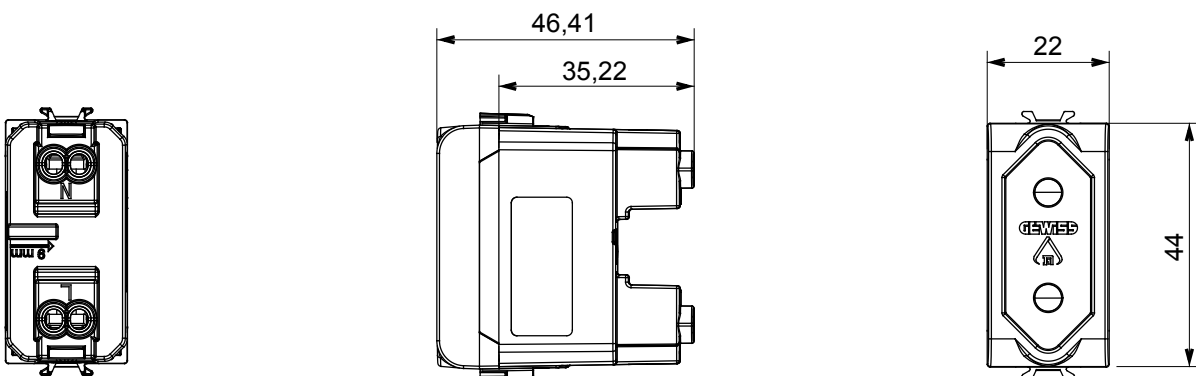

DIMENSIONAL

TECHNICAL SYMBOLOGY

STANDARDS/APPROVALS