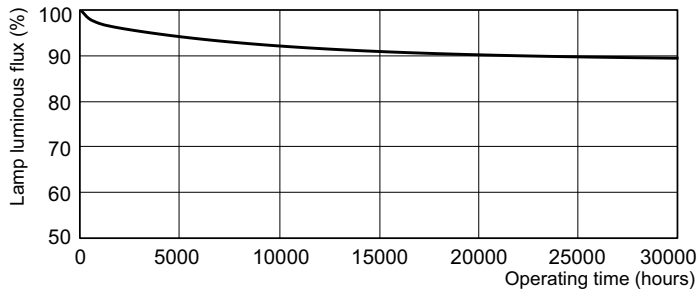

Product data

General Information		Lamp Current (Nom)	
Cap-Base	G13 [Medium Bi-Pin Fluorescent]		0.340 A
Flux measurement reference	Sphere	Controls and Dimming	
		Dimmable	Yes
Light Technical		Mechanical and Housing	
Color Code	827 [CCT of 2700K]	Bulb Shape	T8 [26 mm (T8)]
Luminous Flux	1,000 lumen	Approval and Application	
Color Designation	Incandescent White	Mercury (Hg) Content (Nom)	1.7 mg
Chromaticity Coordinate X (Nom)	0.463	Energy Consumption kWh/1000 h	16 kWh
Chromaticity Coordinate Y (Nom)	0.42	EPREL Registration Number	423,405
Correlated Color Temperature (Nom)	2700 K	Product Data	
Luminous Efficacy (rated) (Nom)	67 lm/W	Full product code	871150070278440
Color rendering index (CRI)	82	Order product name	MASTER TL-D Super 80 15W/827 SLV/25
Operating and Electrical		Order code	927922282714
Power Consumption	15.5 W		

Dimensional drawing

Product	D (max)	A (max)	B (max)	B (min)	C (max)
MASTER TL-D Super 80 15W/827 SLV/25	28 mm	437.4 mm	444.5 mm	442.1 mm	451.6 mm

Photometric data

Spectral Power Distribution Colour - MASTER TL-D Super 80 15W/827 SLV/25

Lifetime

Life Expectancy Diagram - MASTER TL-D Super 80 15W/827 SLV/25

Life Expectancy Diagram - MASTER TL-D Super 80 15W/827 SLV/25

MASTER TL-D Super 80

Lifetime

Lumen Maintenance Diagram - MASTER TL-D Super 80 15W/827 SLV/25