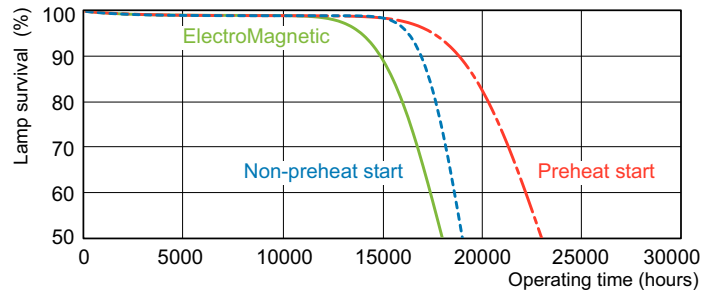

Lifetime

Life Expectancy Diagram - MASTER TL-D Super 80 15W/827 SLV/25

Life Expectancy Diagram - MASTER TL-D Super 80 15W/827 SLV/25