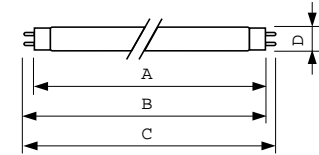

Product data

General Information		Lamp Current (Nom)	
Cap-Base	G13 [Medium Bi-Pin Fluorescent]		0.340 A
Flux measurement reference	Sphere	Controls and Dimming	
		Dimmable	Yes
Light Technical		Mechanical and Housing	
Color Code	827 [CCT of 2700K]	Bulb Shape	T8 [26 mm (T8)]
Luminous Flux	1,000 lumen	Approval and Application	
Color Designation	Incandescent White	Mercury (Hg) Content (Nom)	1.7 mg
Chromaticity Coordinate X (Nom)	0.463	Energy Consumption kWh/1000 h	16 kWh
Chromaticity Coordinate Y (Nom)	0.42	EPREL Registration Number	423,405
Correlated Color Temperature (Nom)	2700 K	Product Data	
Luminous Efficacy (rated) (Nom)	67 lm/W	Full product code	871150070278440
Color rendering index (CRI)	82	Order product name	MASTER TL-D Super 80 15W/827 SLV/25
Operating and Electrical		Order code	927922282714
Power Consumption	15.5 W		

Dimensional drawing

Product	D (max)	A (max)	B (max)	B (min)	C (max)
MASTER TL-D Super 80 15W/827 SLV/25	28 mm	437.4 mm	444.5 mm	442.1 mm	451.6 mm

Photometric data

Spectral Power Distribution Colour - MASTER TL-D Super 80 15W/827 SLV/25