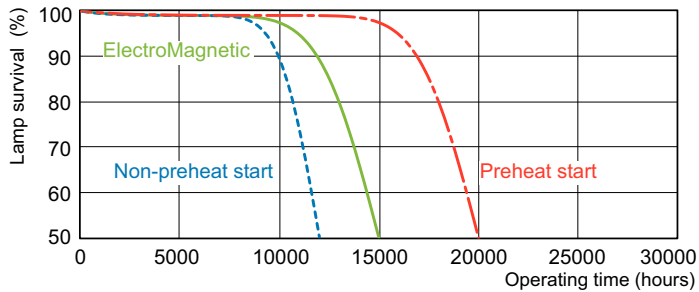

Lifetime

Life Expectancy Diagram - MASTER TL-D Super 80 15W/827 SLV/25

Life Expectancy Diagram - MASTER TL-D Super 80 15W/827 SLV/25