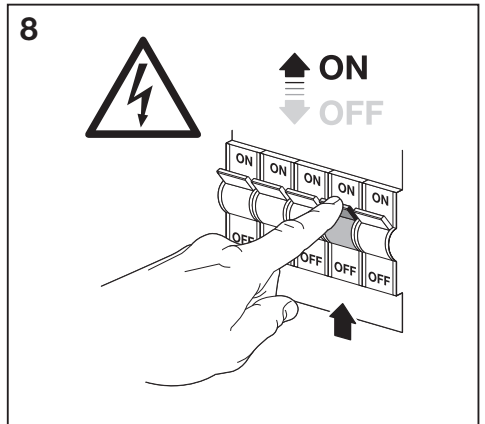

2

3

4

	EAN	n	LED	QR code	ENERGY * X =
SMART OUTD WIFI CUBEUPDOWN RGBW DG	4058075478077	1	AC34554		F
SMART OUTD WIFI CUBE WALL RGBW DG	4058075478114	1	AC34551		F
SMART OUTD WIFI CUBE 50CM RGBW DG	4058075478152	1	AC34551		F
SMART OUTD WIFI CUBE 80CM RGBW DG	4058075478176	1	AC34551		F