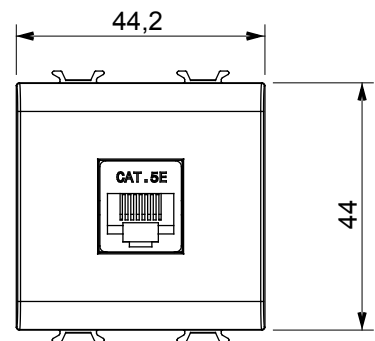

## GW10434

CHORUSMART - Domestic range

Wide range of control devices, sockets for power supply (conforming to national and international standards) signal pick-up, climate control, comfort management, technical alarm signalling and emergency lighting management. The ChoruSmart modular devices are available in five colours, glossy white, satin white, natural beige, satin black and lacquered titanium and in various sizes from 1/2, 1, 2 and 3 modules. Thanks to the mounting supports for rectangular, square and round boxes, endless combinations can be created with the ChoruSmart range of plates.

Category	Data socket	Description	RJ45
Colour	Glossy white	Use category	5e
Cables	UTP	Connection	Toolless
Number pairs	4	Standard	EN 60603-7-2
No. modules	2	Electrocod	3722
Material	Technopolymer		

### DIMENSIONAL