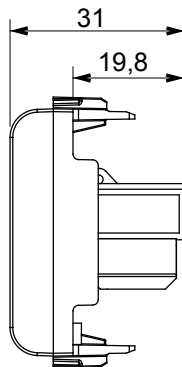

## GW10434

CHORUSMART - Domestic range

Wide range of control devices, sockets for power supply (conforming to national and international standards) signal pick-up, climate control, comfort management, technical alarm signalling and emergency lighting management. The ChoruSmart modular devices are available in five colours, glossy white, satin white, natural beige, satin black and lacquered titanium and in various sizes from 1/2, 1, 2 and 3 modules. Thanks to the mounting supports for rectangular, square and round boxes, endless combinations can be created with the ChoruSmart range of plates.

Category	Data socket	Description	RJ45
Colour	Glossy white	Use category	5e
Cables	UTP	Connection	Toolless
Number pairs	4	Standard	EN 60603-7-2
No. modules	2	Electrocod	3722
Material	Technopolymer		

### DIMENSIONAL