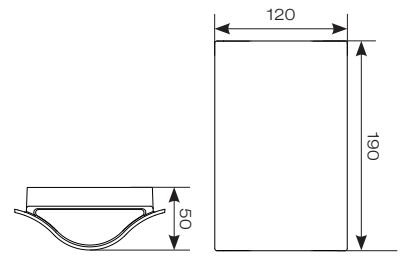

Zart

- Bi-directional LED wall light suitable for residential and hospitality applications
- Die-cast aluminium construction with graphite paint finish
- 105° beam angle
- Non-dimmable

Light Distribution

INPUT	HERTZ	TEMP	LIFETIME (HRS)	CRI	SDCM	BEAM ANGLE	CLASS	IP	IK
230V	50Hz	-20 to 50°C	L80 50,000	Ra 80	5	105°	1	IP54	IK08

CODE	DESCRIPTION	WATTAGE	CCT	LUMENS	LM/W	TRADE
AZATLED	Cool White	12W	4000K	491lm	41lm	£47.60