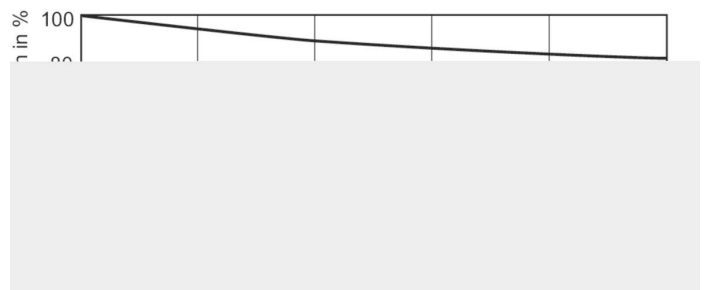

Lifetime

Life Expectancy Diagram - MASTER SDW-T 50W/825 PG12-1 1SL/12