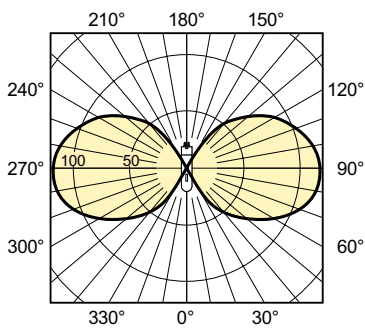

Product data

Operating and Electrical		Color rendering index (CRI)	
Power Consumption	55.5 W		82
Voltage (Nom)	90 V	Controls and Dimming	
Voltage (Nom)	90 V	Dimmable	No
General Information		Mechanical and Housing	
Cap-Base	PG12-1 [PG12-1]	Bulb Finish	Clear
Operating Position	UNIVERSAL [Any or Universal (U)]	Bulb Material	Soft Glass
Flux measurement reference	Sphere	Bulb Shape	T31 [T 31mm]
Light Technical		Approval and Application	
Color Code	825 [CCT of 2500K]	Mercury (Hg) Content (Max)	7.6 mg
Luminous Flux	2,500 lumen	Mercury (Hg) Content (Nom)	7.6 mg
Color Designation	Golden White	Energy Consumption kWh/1000 h	56 kWh
Chromaticity Coordinate X (Nom)	0.478	EPREL Registration Number	473.396
Chromaticity Coordinate Y (Nom)	0.415	Product Data	
Correlated Color Temperature (Nom)	2500 K	Full product code	871150073403715
Luminous Efficacy (rated) (Nom)	45.45 lm/W	Order product name	MASTER SDW-T 50W/825 PG12-1 1SL/12

MASTER SDW-T

Order code	928153909227
Numerator - Quantity Per Pack	1
Numerator - Packs per outer box	12
Material number (12NC)	928153909227

Full product name	MASTER SDW-T 50W/825 PG12-1 1SL/12
EAN/UPC - Case	8711500183149

Dimensional drawing

Product	D (max)	O	L	C (max)
MASTER SDW-T 50W/825 PG12-1 1SL/12	32 mm	15.4 mm	91 mm	149 mm

Photometric data

Light Distribution Diagram - MASTER SDW-T 50W/825 PG12-1 1SL/12

Spectral Power Distribution Colour - MASTER SDW-T 50W/825 PG12-1 1SL/12