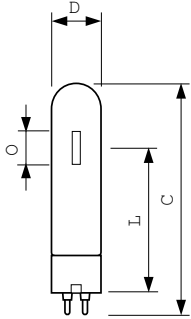

MASTER SDW-T

MASTER SDW-T 50W/825 PG12-1 1SL/12

Range of high-efficiency, discharge lamps with warm color to be used in open luminaires

Warnings and Safety

- Use only with dedicated Philips control gear
- A lamp breaking is extremely unlikely to have any impact on your health. If a lamp breaks, ventilate the room for 30 minutes and remove the parts, preferably with gloves. Put them in a sealed plastic bag and take it to your local waste facilities for recycling. Do not use a vacuum cleaner.

Product data

Operating and Electrical		Color rendering index (CRI)	
Power Consumption	55.5 W		82
Voltage (Nom)	90 V	Controls and Dimming	
Voltage (Nom)	90 V	Dimmable	No
General Information		Mechanical and Housing	
Cap-Base	PG12-1 [PG12-1]	Bulb Finish	Clear
Operating Position	UNIVERSAL [Any or Universal (U)]	Bulb Material	Soft Glass
Flux measurement reference	Sphere	Bulb Shape	T31 [T 31mm]
Light Technical		Approval and Application	
Color Code	825 [CCT of 2500K]	Mercury (Hg) Content (Max)	7.6 mg
Luminous Flux	2,500 lumen	Mercury (Hg) Content (Nom)	7.6 mg
Color Designation	Golden White	Energy Consumption kWh/1000 h	56 kWh
Chromaticity Coordinate X (Nom)	0.478	EPREL Registration Number	473.396
Chromaticity Coordinate Y (Nom)	0.415	Product Data	
Correlated Color Temperature (Nom)	2500 K	Full product code	871150073403715
Luminous Efficacy (rated) (Nom)	45.45 lm/W	Order product name	MASTER SDW-T 50W/825 PG12-1 1SL/12

MASTER SDW-T

Order code	928153909227
Numerator - Quantity Per Pack	1
Numerator - Packs per outer box	12
Material number (12NC)	928153909227

Full product name	MASTER SDW-T 50W/825 PG12-1 1SL/12
EAN/UPC - Case	8711500183149

Dimensional drawing

Product	D (max)	O	L	C (max)
MASTER SDW-T 50W/825 PG12-1 1SL/12	32 mm	15.4 mm	91 mm	149 mm

Photometric data

Light Distribution Diagram - MASTER SDW-T 50W/825 PG12-1 1SL/12

Spectral Power Distribution Colour - MASTER SDW-T 50W/825 PG12-1 1SL/12