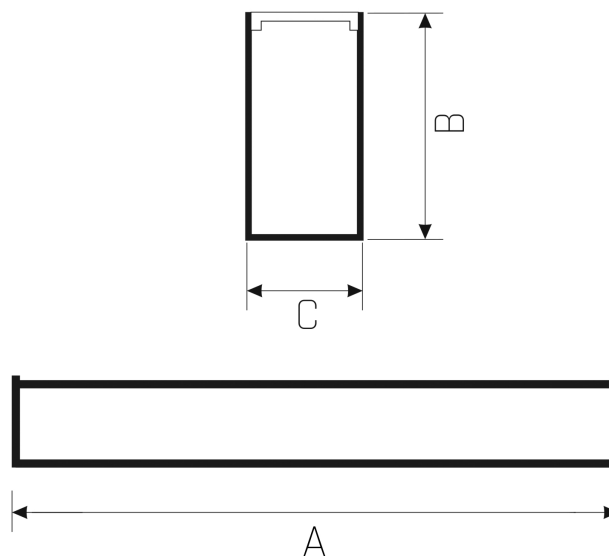

ALLDAY 7 ASYMETRIC

WOJP03431

LED luminaire ALLDAY 7 ASYMETRIC, with a power of 55 W, high light efficacy 150 lm/W. It is made of high-quality components, supported by a 5-year warranty. Lights up with neutral light - the most universal colour (4000K), which is suitable for the rooms we use on a daily basis, ensuring comfort during everyday activities. Narrow beam angle 75° gives directional light so that selected objects or surfaces can be better exposed. Suitable for both surface and suspended mounting.

Power	55 W	Voltage	230 V
Colour temperature	4000 K	Colour of light	Neutral white
Beam angle	75 °	Degree of protection (IP)	IP20

Technical data

Code	WQJP03431
Power	55 W
Nominal current	263 mA
Voltage	230 V
Energy consumption	55 kWh/1000h
Frequency	50HZ Hz
Protection class	II
Manufacturer of power supply	TRIDONIC
Power factor	0,93
Useful luminous flux*	8250 lm (360°)
Luminous flux**	3300 lm (360°)
Lamp efficacy	150 lm/W
Colour temperature	4000 K
Colour of light	Neutral white
Beam angle	75 °
RA	80
Light source included	+
Producer of LED diodes	OSRAM
Uniformity of color SDCM max	3
Dimmable	OPC
Working temperature range	-20/+40 °
Lifespan	50000 h
Housing material	Aluminum
Degree of protection (IP)	IP20
Colour	Black
Dimension (AxBxC)	37x1145x115 mm
For use	Inside
Assembly method	On the ceiling, Suspended
Application	Inside
Made in	PL