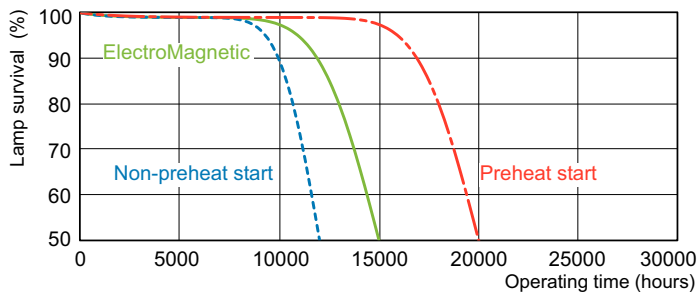

Lifetime

Life Expectancy Diagram - MASTER TL-D Super 80 30W/865 SLV/25