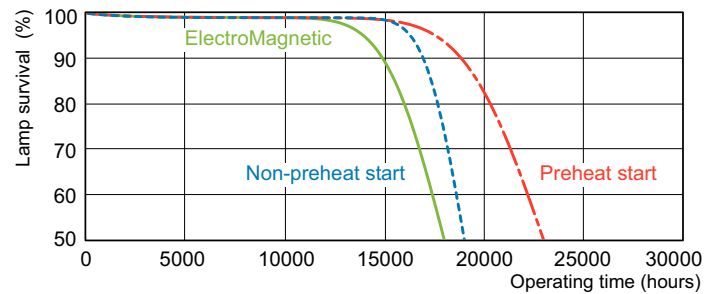

Life Expectancy Diagram - MASTER TL-D Super 80 30W/865 SLV/25