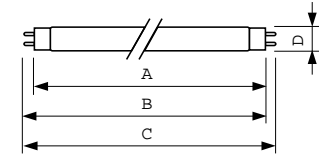

Product data

General Information		Lamp Current (Nom)	
Cap-Base	G13 [Medium Bi-Pin Fluorescent]		0.360 A
Flux measurement reference	Sphere	Controls and Dimming	
		Dimmable	Yes
Light Technical		Mechanical and Housing	
Color Code	865 [CCT of 6500K]	Bulb Shape	T8 [26 mm (T8)]
Luminous Flux	2,350 lumen	Approval and Application	
Color Designation	Cool Daylight	Mercury (Hg) Content (Nom)	1.7 mg
Chromaticity Coordinate X (Nom)	0.313	Energy Consumption kWh/1000 h	31 kWh
Chromaticity Coordinate Y (Nom)	0.337	EPREL Registration Number	423,375
Correlated Color Temperature (Nom)	6500 K	Product Data	
Luminous Efficacy (rated) (Nom)	76.7 lm/W	Full product code	871150063189340
Color rendering index (CRI)	81	Order product name	MASTER TL-D Super 80 30W/865 SLV/25
Operating and Electrical		Order code	927920586514
Power Consumption	30.2 W		

Dimensional drawing

Product	D (max)	A (max)	B (max)	B (min)	C (max)
MASTER TL-D Super 80 30W/865 SLV/25	28 mm	894.6 mm	901.7 mm	899.3 mm	908.8 mm

Photometric data

Spectral Power Distribution Colour - MASTER TL-D Super 80 30W/865 SLV/25