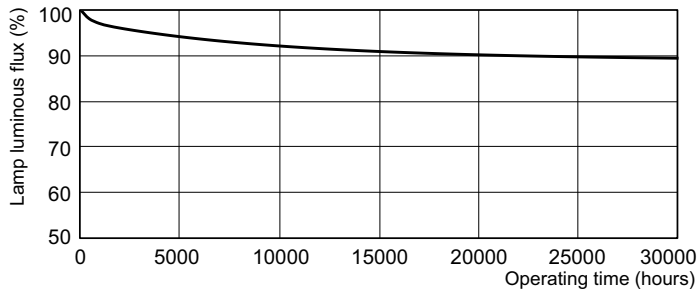

Product data

General Information		Lamp Current (Nom)	
Cap-Base	G13 [Medium Bi-Pin Fluorescent]		0.360 A
Flux measurement reference	Sphere	Controls and Dimming	
		Dimmable	Yes
Light Technical		Mechanical and Housing	
Color Code	865 [CCT of 6500K]	Bulb Shape	T8 [26 mm (T8)]
Luminous Flux	2,350 lumen	Approval and Application	
Color Designation	Cool Daylight	Mercury (Hg) Content (Nom)	1.7 mg
Chromaticity Coordinate X (Nom)	0.313	Energy Consumption kWh/1000 h	31 kWh
Chromaticity Coordinate Y (Nom)	0.337	EPREL Registration Number	423,375
Correlated Color Temperature (Nom)	6500 K	Product Data	
Luminous Efficacy (rated) (Nom)	76.7 lm/W	Full product code	871150063189340
Color rendering index (CRI)	81	Order product name	MASTER TL-D Super 80 30W/865 SLV/25
Operating and Electrical		Order code	927920586514
Power Consumption	30.2 W		

Dimensional drawing

Product	D (max)	A (max)	B (max)	B (min)	C (max)
MASTER TL-D Super 80 30W/865 SLV/25	28 mm	894.6 mm	901.7 mm	899.3 mm	908.8 mm

Photometric data

Spectral Power Distribution Colour - MASTER TL-D Super 80 30W/865 SLV/25

Lifetime

Life Expectancy Diagram - MASTER TL-D Super 80 30W/865 SLV/25

Life Expectancy Diagram - MASTER TL-D Super 80 30W/865 SLV/25

MASTER TL-D Super 80

Lifetime

Lumen Maintenance Diagram - MASTER TL-D Super 80 30W/865 SLV/25