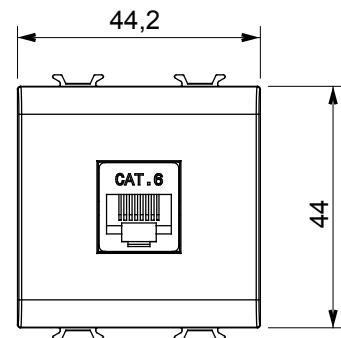

## GW13435

CHORUSMART - domestic range

Wide range of control devices, sockets for power supply (conforming to national and international standards) signal pick-up, climate control, comfort management, technical alarm signalling and emergency lighting management. The ChoruSmart modular devices are available in five colours, glossy white, satin white, natural beige, satin black and lacquered titanium and in various sizes from 1/2, 1, 2 and 3 modules. Thanks to the mounting supports for rectangular, square and round boxes, endless combinations can be created with the ChoruSmart range of plates.

| Category     | Data socket         | Description  | RJ45         |
|--------------|---------------------|--------------|--------------|
| Colour       | Natural satin beige | Use category | 6            |
| Cables       | UTP                 | Connection   | Toolless     |
| Number pairs | 4                   | Standard     | EN 60603-7-4 |
| No. modules  | 2                   | Electrocod   | 3722         |
| Material     | Technopolymer       |              |              |

### DIMENSIONAL