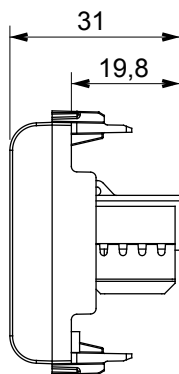

## GW13435

CHORUSMART - domestic range

Wide range of control devices, sockets for power supply (conforming to national and international standards) signal pick-up, climate control, comfort management, technical alarm signalling and emergency lighting management. The ChoruSmart modular devices are available in five colours, glossy white, satin white, natural beige, satin black and lacquered titanium and in various sizes from 1/2, 1, 2 and 3 modules. Thanks to the mounting supports for rectangular, square and round boxes, endless combinations can be created with the ChoruSmart range of plates.

| Category     | Data socket         | Description  | RJ45         |
|--------------|---------------------|--------------|--------------|
| Colour       | Natural satin beige | Use category | 6            |
| Cables       | UTP                 | Connection   | Toolless     |
| Number pairs | 4                   | Standard     | EN 60603-7-4 |
| No. modules  | 2                   | Electrocod   | 3722         |
| Material     | Technopolymer       |              |              |

### DIMENSIONAL