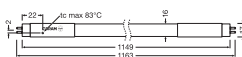

TECHNICAL DATA

Electrical data

Nominal wattage	26 W
Construction wattage	26.00 W
Nominal voltage	40...70 V
Operating mode	HF (ECG mode)
Nominal current	147 mA
Type of current	AC
Inrush current	28 A
Operating frequency	25...70 kHz
Mains frequency	25...70 kHz
Total harmonic distortion	< 20 %
Power factor λ	> 0.90

Photometrical data

Luminous flux	4000 lm
Luminous efficacy	153 lm/W
Lumen main.fact.at end of nom.life time	0.70
Light color (designation)	Cool White
Color temperature	4000 K
Color rendering index Ra	83
Light color	840
Standard deviation of color matching	≤ 5 sdcm

Light technical data

Beam angle	190 °
Warm-up time (60 %)	< 2.00 s
Starting time	< 0.5 s

Dimensions & Weight

Overall length	1149.00 mm