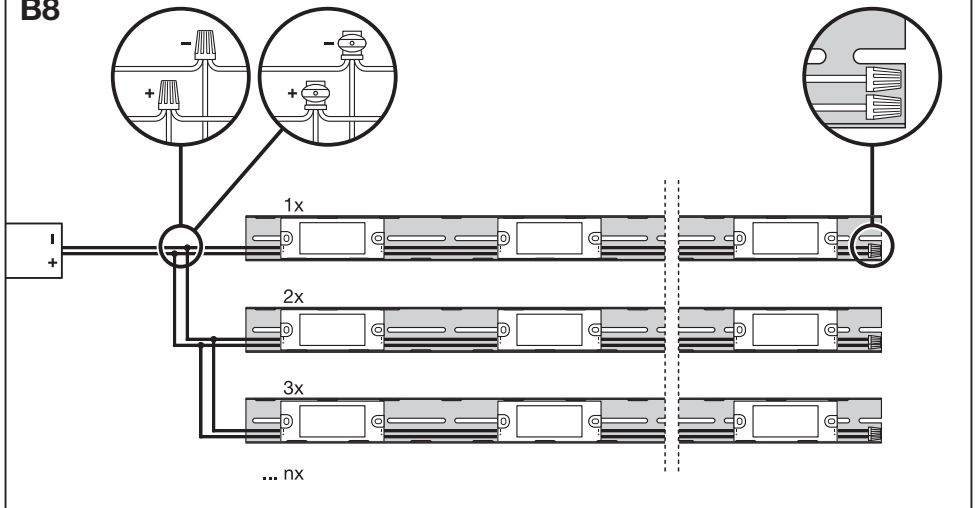

BoxLED® M Plus G3

A5

A6

B2

B3

B7

B8

OSRAM China Lighting Ltd.
No. 1 North Industrial Road
Postal Code: 528000
Foshan, Guangdong
China