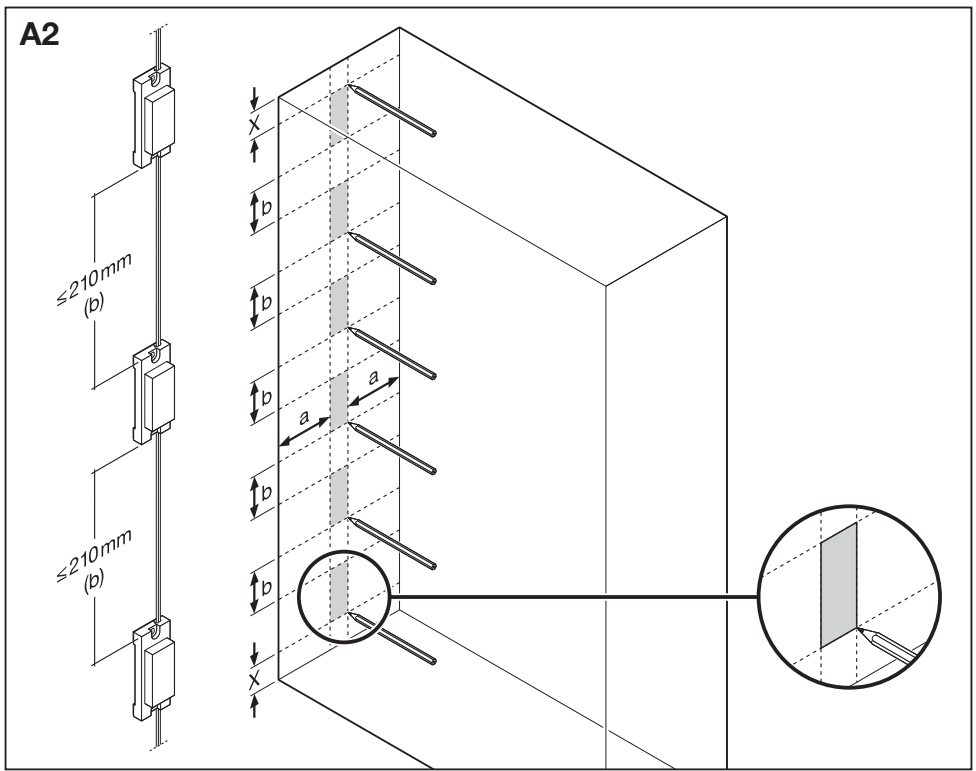

BoxLED® M Plus G3

A5

A6

B2

B3

B7

B8

OSRAM China Lighting Ltd.
No. 1 North Industrial Road
Postal Code: 528000
Foshan, Guangdong
China