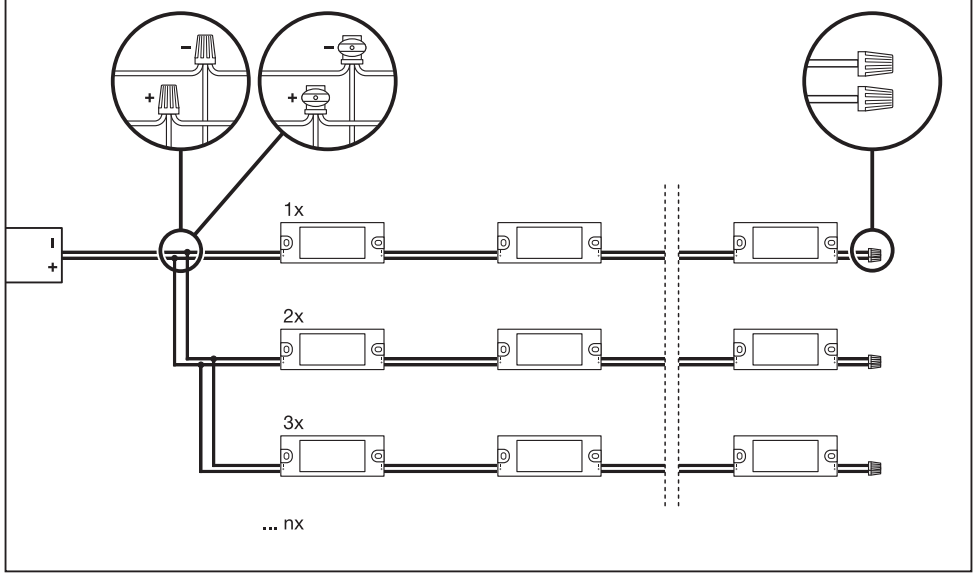

BoxLED® M Plus G3

A5

A6

B2

B3

B7

B8

OSRAM China Lighting Ltd.
No. 1 North Industrial Road
Postal Code: 528000
Foshan, Guangdong
China