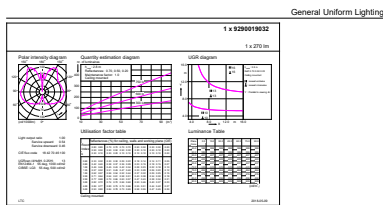

LEDBulb giant 25W E27 A160 840 DIM