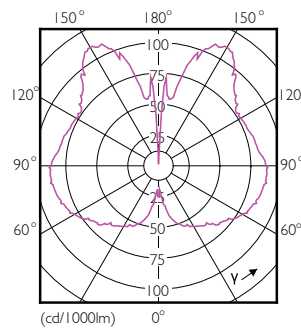

Product data

General Information	
Cap-Base	E27 [E27]
EU RoHS compliant	Yes
Nominal Lifetime (Nom)	15000 h
Switching Cycle	20000X
Technical Type	6.5-25W
Light Technical	
Color Code	840 [CCT of 4000K]
Luminous Flux (Nom)	270 lm
Color Designation	Cool White (CW)
Correlated Color Temperature (Nom)	4000 K
Luminous Efficacy (rated) (Nom)	41.00 lm/W
Color Consistency	<6
Color Rendering Index (Nom)	80
LLMF At End Of Nominal Lifetime (Nom)	70 %
Operating and Electrical	
Input Frequency	50 to 60 Hz
Power (Nom)	6.5 W

Numerator - Packs per outer box	2
Material Nr. (12NC)	929001903201
Net Weight (Piece)	0.230 kg

Dimensional drawing

LED giant 25W E27 A160 4000K smoky D

Product	D	C
LED giant 25W E27 A160 4000K smoky D	160 mm	293 mm

Photometric data

LEDBulb giant 25W E27 G200 840 DIM

LEDBulb giant 25W E27 G200 840 DIM

LEDBulb giant 25W E27 A160 840 DIM

MASTER Value Decorative LED bulbs

Lifetime

LEDBulb giant 25W E27 G200 840 DIM

LEDBulb giant 25W E27 G200 840 DIM