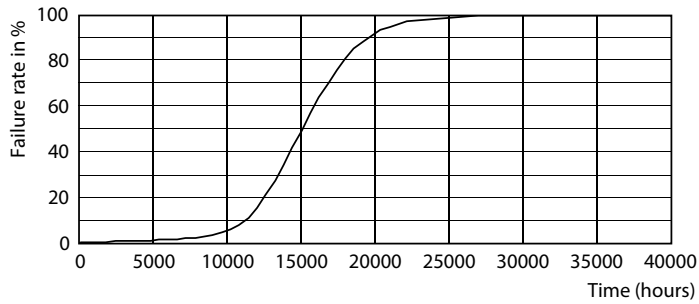

Product data

General Information	
Cap-Base	E27 [E27]
EU RoHS compliant	Yes
Nominal Lifetime (Nom)	15000 h
Switching Cycle	20000X
Technical Type	6.5-25W
Light Technical	
Color Code	840 [CCT of 4000K]
Luminous Flux (Nom)	270 lm
Color Designation	Cool White (CW)
Correlated Color Temperature (Nom)	4000 K
Luminous Efficacy (rated) (Nom)	41.00 lm/W
Color Consistency	<6
Color Rendering Index (Nom)	80
LLMF At End Of Nominal Lifetime (Nom)	70 %
Operating and Electrical	
Input Frequency	50 to 60 Hz
Power (Nom)	6.5 W

Photometric data

LEDBulb giant 25W E27 G200 840 DIM

LEDBulb giant 25W E27 G200 840 DIM

LEDBulb giant 25W E27 A160 840 DIM

MASTER Value Decorative LED bulbs

Lifetime

LEDBulb giant 25W E27 G200 840 DIM

LEDBulb giant 25W E27 G200 840 DIM