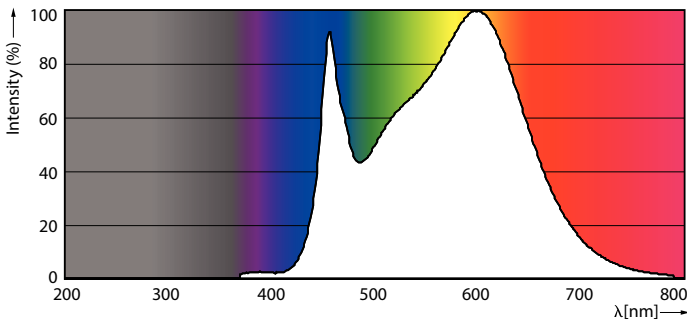

Photometric data

LEDBulb giant 25W E27 G200 840 DIM