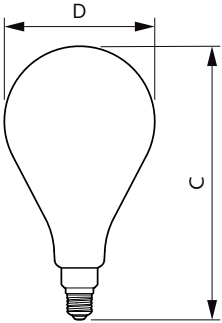

Product data

General Information	
Cap-Base	E27 [E27]
EU RoHS compliant	Yes
Nominal Lifetime (Nom)	15000 h
Switching Cycle	20000X
Technical Type	6.5-25W
Light Technical	
Color Code	840 [CCT of 4000K]
Luminous Flux (Nom)	270 lm
Color Designation	Cool White (CW)
Correlated Color Temperature (Nom)	4000 K
Luminous Efficacy (rated) (Nom)	41.00 lm/W
Color Consistency	<6
Color Rendering Index (Nom)	80
LLMF At End Of Nominal Lifetime (Nom)	70 %
Operating and Electrical	
Input Frequency	50 to 60 Hz
Power (Nom)	6.5 W

Lamp Current (Nom)	45 mA
Wattage Equivalent	25 W
Starting Time (Nom)	0.5 s
Warm Up Time to 60% Light (Nom)	0.5 s
Power Factor (Nom)	0.7
Voltage (Nom)	220-240 V
Temperature	
T-Case Maximum (Nom)	45 °C
Controls and Dimming	
Dimmable	Yes
Mechanical and Housing	
Bulb Shape	A160 [A160mm]
Approval and Application	
Energy Consumption kWh/1000 h	7 kWh

MASTER Value Decorative LED bulbs

Product Data

Full product code	871869681510600
Order product name	LED giant 25W E27 A160 4000K smoky D
EAN/UPC - Product	8718696815106
Order code	929001903201
Numerator - Quantity Per Pack	1

Numerator - Packs per outer box	2
Material Nr. (12NC)	929001903201
Net Weight (Piece)	0.230 kg

Dimensional drawing

LED giant 25W E27 A160 4000K smoky D

Product	D	C
LED giant 25W E27 A160 4000K smoky D	160 mm	293 mm