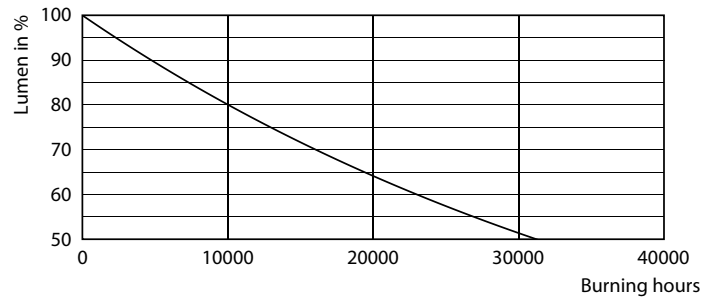

Product data

General Information	
Cap-Base	E27 [E27]
EU RoHS compliant	Yes
Nominal Lifetime (Nom)	15000 h
Switching Cycle	20000X
Technical Type	6.5-25W
Light Technical	
Color Code	840 [CCT of 4000K]
Luminous Flux (Nom)	270 lm
Color Designation	Cool White (CW)
Correlated Color Temperature (Nom)	4000 K
Luminous Efficacy (rated) (Nom)	41.00 lm/W
Color Consistency	<6
Color Rendering Index (Nom)	80
LLMF At End Of Nominal Lifetime (Nom)	70 %
Operating and Electrical	
Input Frequency	50 to 60 Hz
Power (Nom)	6.5 W

Photometric data

LEDBulb giant 25W E27 G200 840 DIM

LEDBulb giant 25W E27 G200 840 DIM

LEDBulb giant 25W E27 A160 840 DIM

MASTER Value Decorative LED bulbs

Lifetime

LEDBulb giant 25W E27 G200 840 DIM

LEDBulb giant 25W E27 G200 840 DIM