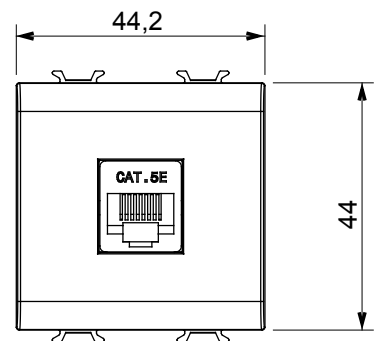

## GW14434

CHORUSMART - Domestic range

Wide range of control devices, sockets for power supply (conforming to national and international standards) signal pick-up, climate control, comfort management, technical alarm signalling and emergency lighting management. The ChoruSmart modular devices are available in five colours, glossy white, satin white, natural beige, satin black and lacquered titanium and in various sizes from 1/2, 1, 2 and 3 modules. Thanks to the mounting supports for rectangular, square and round boxes, endless combinations can be created with the ChoruSmart range of plates.

Category	Data socket	Description	RJ45
Colour	Glossy Titanium	Use category	5e
Cables	UTP	Connection	Toolless
Number pairs	4	Standard	EN 60603-7-2
No. modules	2	Electrocod	3722
Material	Technopolymer		

### DIMENSIONAL