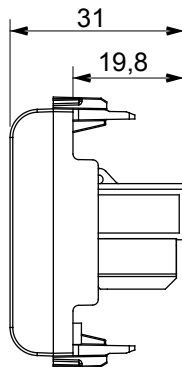

## GW14434

CHORUSMART - Domestic range

Wide range of control devices, sockets for power supply (conforming to national and international standards) signal pick-up, climate control, comfort management, technical alarm signalling and emergency lighting management. The ChoruSmart modular devices are available in five colours, glossy white, satin white, natural beige, satin black and lacquered titanium and in various sizes from 1/2, 1, 2 and 3 modules. Thanks to the mounting supports for rectangular, square and round boxes, endless combinations can be created with the ChoruSmart range of plates.

Category	Data socket	Description	RJ45
Colour	Glossy Titanium	Use category	5e
Cables	UTP	Connection	Toolless
Number pairs	4	Standard	EN 60603-7-2
No. modules	2	Electrocod	3722
Material	Technopolymer		

### DIMENSIONAL