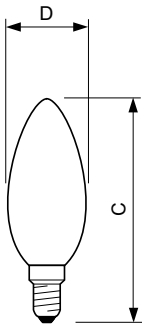

CorePro GLASS LED candles and lusters

Mechanical and Housing

Bulb Finish	Frosted
Bulb Shape	B35 [B 35mm]

Approval and Application

Energy Consumption kWh/1000 h	5 kWh
EPREL Registration Number	387,382
CE mark	Yes
EU RoHS compliant	Yes

Product Data

Full product code	871951434718200

Order product name	CorePro LEDCandleND4.3-40W E14 827B35FRG
Order code	929001345392
Numerator - Quantity Per Pack	1
Numerator - Packs per outer box	10
Material number (12NC)	929001345392
Full product name	CorePro LEDCandleND4.3-40W E14 827B35FRG
EAN/UPC - Case	8719514347199

Dimensional drawing

Product	D	C
CorePro LEDCandleND4.3-40W E14 827B35FRG	35 mm	97 mm