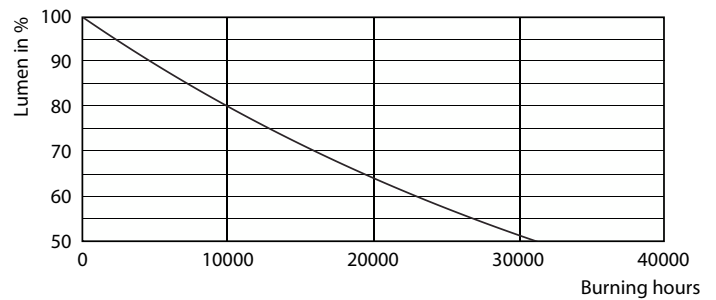

Product data

General Information	
Cap-Base	E14 [E14]
Nominal lifetime	15,000 hour(s)
Switching Cycle	20,000
Lighting Technology	LED
Flux measurement reference	Sphere

Light Technical	
Color Code	827 [CCT of 2700K]
Luminous Flux	470 lumen
Color Designation	Warm White (WW)
Correlated Color Temperature (Nom)	2700 K
Luminous Efficacy (rated) (Nom)	109.00 lm/W
Color Consistency	<6
Color rendering index (CRI)	80
LLMF At End Of Nominal Lifetime (Nom)	70 %

CorePro GLASS LED candles and lusters

Photometric data

Light Distribution Diagram - CorePro LEDCandleND4.3-40W E14 827B35FRG

Lifetime

Life Expectancy Diagram - CorePro LEDCandleND4.3-40W E14 827B35FRG

Lumen Maintenance Diagram - CorePro LEDCandleND4.3-40W E14 827B35FRG