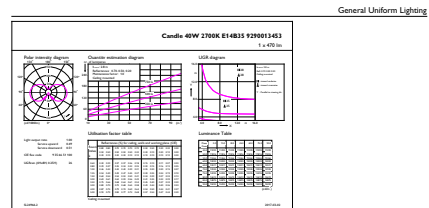

Product data

General Information	
Cap-Base	E14 [E14]
Nominal lifetime	15,000 hour(s)
Switching Cycle	20,000
Lighting Technology	LED
Flux measurement reference	Sphere

Light Technical	
Color Code	827 [CCT of 2700K]
Luminous Flux	470 lumen
Color Designation	Warm White (WW)
Correlated Color Temperature (Nom)	2700 K
Luminous Efficacy (rated) (Nom)	109.00 lm/W
Color Consistency	<6
Color rendering index (CRI)	80
LLMF At End Of Nominal Lifetime (Nom)	70 %

Temperature	
T-Case Maximum (Nom)	55 °C

Controls and Dimming	
Dimmable	No

CorePro GLASS LED candles and lusters

Mechanical and Housing

Bulb Finish	Frosted
Bulb Shape	B35 [B 35mm]

Approval and Application

Energy Consumption kWh/1000 h	5 kWh
EPREL Registration Number	387,382
CE mark	Yes
EU RoHS compliant	Yes

Dimensional drawing

Product	D	C
CorePro LEDCandleND4.3-40W E14 827B35FRG	35 mm	97 mm

Photometric data

CalcLUX Photometrics 4.5 | Hinge Lighting B.V. | Page 1/1

Spectral Power Distribution Colour - CorePro LEDCandleND4.3-40W E14 827B35FRG