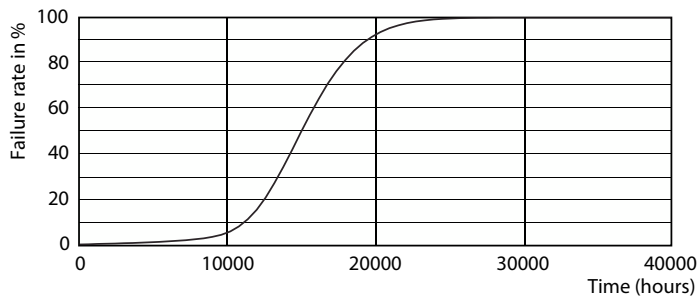

Lifetime

Life Expectancy Diagram - CorePro LEDCandleND4.3-40W E14 827B35FRG