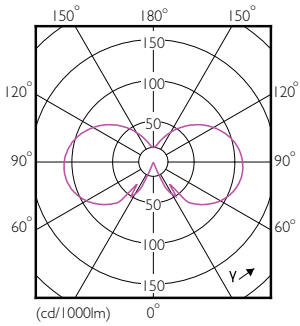

CorePro GLASS LED candles and lusters

Photometric data

Light Distribution Diagram - CorePro LEDCandleND4.3-40W E14 827B35FRG