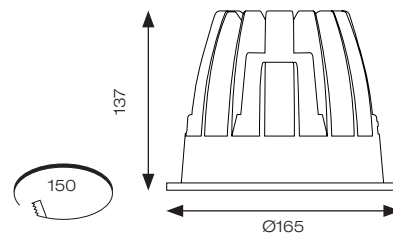

Architectural
Downlight

OCTO
Option
Available

Powered by
CASAMBI

INPUT	HERTZ	TEMP	LIFETIME (HRS)	CRI	SDCM	BEAM ANGLE	CLASS	IP
230V	50/60Hz	-20°C to 25°C	L70 50,000	Ra 90	3	70°	2	IP44

CODE	DESCRIPTION	WATTAGE	CCT	LUMENS	LMW	UGR	TRADE
AULED150D	Cool White	37W	4000K	3254lm	88lm	22	£96.50
AULED150D/WW	Warm White	37W	3000K	2870lm	78lm	22	£96.50