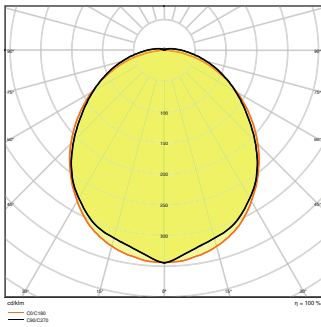

### Product features

- High luminous efficacy: up to 115 lm/W
- Type of protection: IP65
- Beam angle: 105°

TECHNICAL DATA

Electrical data

Nominal wattage	30.00 W
Nominal voltage	220...240 V
Mains frequency	0/50/60 Hz
Nominal current	130.000 mA
Inrush current	29 A
Inrush current time $T_{h50}$	180 $\mu$ s
Max. number of luminaires per miniature circuit breaker B16	10
Max. number of luminaires per miniature circuit breaker C10	10
Max. number of luminaires per miniature circuit breaker C16	16
Power factor $\lambda$	> 0.90
Total harmonic distortion	< 9 %
Protection class	I
Operating mode	Integrated LED driver

Photometrical data

Luminous flux	3500 lm
Luminous efficacy	115 lm/W
Color temperature	6500 K
Light color (designation)	Cool Daylight
Color rendering index Ra	> 80
Standard deviation of color matching	$\leq$ 5 sdcM
Photobiological safety group acc. to EN62778	RG0
Beam angle	105 °