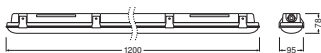

Photometrical data

Luminous flux	3500 lm
Luminous efficacy	115 lm/W
Color temperature	6500 K
Light color (designation)	Cool Daylight
Color rendering index Ra	> 80
Standard deviation of color matching	$\leq$ 5 sdcM
Photobiological safety group acc. to EN62778	RG0
Beam angle	105 °

### Dimensions & Weight

Length	1500.00 mm
Width	95.00 mm
Height	78.00 mm
Product weight	2300.00 g