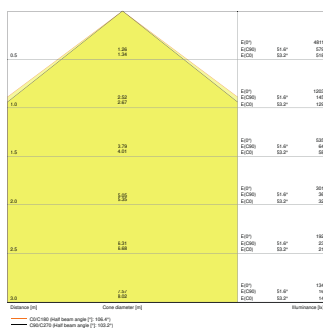

### Product features

- High luminous efficacy: up to 115 lm/W
- Type of protection: IP65
- Beam angle: 105°

TECHNICAL DATA

Electrical data

Nominal wattage	30.00 W
Nominal voltage	220...240 V
Mains frequency	0/50/60 Hz
Nominal current	130.000 mA
Inrush current	29 A
Inrush current time $T_{h50}$	180 $\mu$ s
Max. number of luminaires per miniature circuit breaker B16	10
Max. number of luminaires per miniature circuit breaker C10	10
Max. number of luminaires per miniature circuit breaker C16	16
Power factor $\lambda$	> 0.90
Total harmonic distortion	< 9 %
Protection class	I
Operating mode	Integrated LED driver

Photometrical data

Luminous flux	3500 lm
Luminous efficacy	115 lm/W
Color temperature	6500 K
Light color (designation)	Cool Daylight
Color rendering index Ra	> 80
Standard deviation of color matching	$\leq$ 5 sdcM
Photobiological safety group acc. to EN62778	RG0
Beam angle	105 °

### Dimensions & Weight

Length	1500.00 mm
Width	95.00 mm
Height	78.00 mm
Product weight	2300.00 g