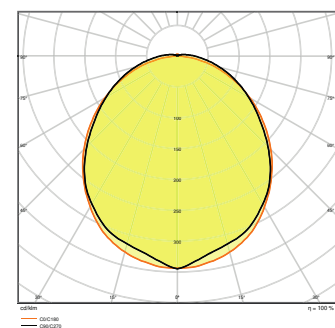

### Product features

- High luminous efficacy: up to 115 lm/W
- Type of protection: IP65
- Beam angle: 105°

TECHNICAL DATA

Electrical data

Nominal wattage	30.00 W
Nominal voltage	220...240 V
Mains frequency	0/50/60 Hz
Nominal current	130.000 mA
Inrush current	29 A
Inrush current time $T_{h50}$	180 $\mu$ s
Max. number of luminaires per miniature circuit breaker B16	10
Max. number of luminaires per miniature circuit breaker C10	10
Max. number of luminaires per miniature circuit breaker C16	16
Power factor $\lambda$	> 0.90
Total harmonic distortion	< 9 %
Protection class	I
Operating mode	Integrated LED driver

Photometrical data

Luminous flux	3500 lm
Luminous efficacy	115 lm/W
Color temperature	6500 K
Light color (designation)	Cool Daylight
Color rendering index Ra	> 80
Standard deviation of color matching	$\leq$ 5 sdcM
Photobiological safety group acc. to EN62778	RG0
Beam angle	105 °