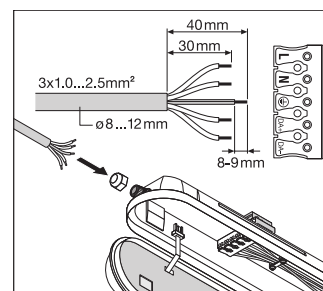

Photometric and lighting design files	
	LDC typ cone
	LDC typ polar
Tender texts	
	Tender documents

LOGISTICAL DATA

Product code	Packaging unit (Pieces/Unit)	Dimensions (length x width x height)	Gross weight	Volume
4058075218086	Folding box 1	1,505 mm x 102 mm x 84 mm	2528.00 g	12.89 dm³
4058075218093	Shipping box 6	1,525 mm x 333 mm x 192 mm	16355.00 g	97.50 dm³

The mentioned product code describes the smallest quantity unit which can be ordered. One shipping unit can contain one or more single products. When placing an order, for the quantity please enter single or multiples of a shipping unit.

ADDITIONAL CATALOG INFORMATION

References / Links

- For Guarantee see www.ledvance.com/guarantee

DISCLAIMER

Subject to change without notice. Errors and omission excepted. Always make sure to use the most recent release.