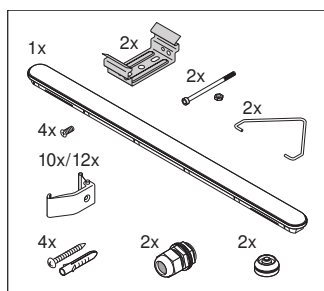

Photometric and lighting design files	
	LDC typ cone
	LDC typ polar
Tender texts	
	Tender documents

LOGISTICAL DATA

Product code	Packaging unit (Pieces/Unit)	Dimensions (length x width x height)	Gross weight	Volume
4058075218086	Folding box 1	1,505 mm x 102 mm x 84 mm	2528.00 g	12.89 dm³
4058075218093	Shipping box 6	1,525 mm x 333 mm x 192 mm	16355.00 g	97.50 dm³

The mentioned product code describes the smallest quantity unit which can be ordered. One shipping unit can contain one or more single products. When placing an order, for the quantity please enter single or multiples of a shipping unit.

ADDITIONAL CATALOG INFORMATION

References / Links

- For Guarantee see www.ledvance.com/guarantee

DISCLAIMER

Subject to change without notice. Errors and omission excepted. Always make sure to use the most recent release.